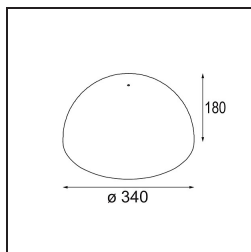

- **12628017** Shade Beanie Placebo Champagne Brushed
- **12628018** Shade Beanie Placebo Bronze Brushed
- **12628038** Shade Beanie Placebo Grey White Matt
- **12628083** Shade Beanie Placebo Black Matt