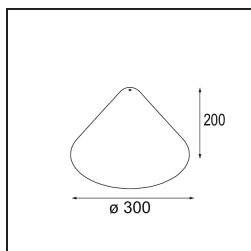

- **12629017** Shade Douli Placebo Champagne Brushed
- **12629018** Shade Douli Placebo Bronze Brushed
- **12629038** Shade Douli Placebo Grey White Matt
- **12629083** Shade Douli Placebo Black Matt

Choose a required accessory