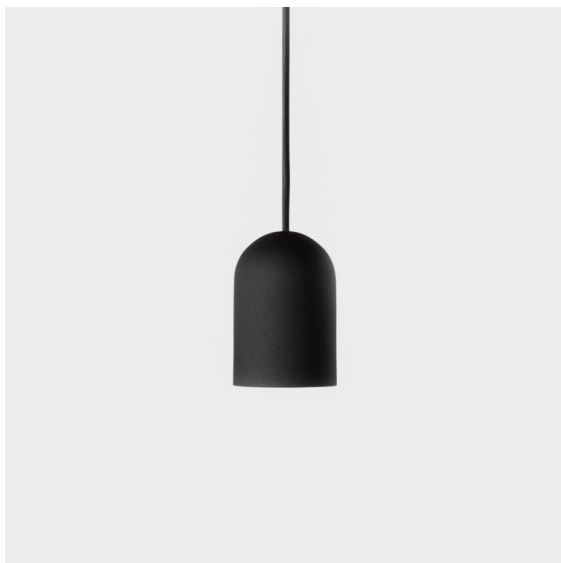

Date
Customer
Project
Type

*Placebo Suspended Down 60 1x LED 3000K 1-10V DI Black Structure*

**Specifications**

Material	12621432
Light Source Type	LED
LED Type	PLACEBO - TCI LED 12x 3030
LED technology	LED PCB
CRI	Min. 90
Colour Temperature	3000K
Lifetime	L80B20 @50,000 Hours
Lamp Included	Yes
Number of Light Sources	1
CIE flux code	24 48 74 53 72
Binning (SDCM)	3
Light Direction	Down
Input Voltage	230V
Luminaire power (W)	9.0
Electrical Class	I
IP Rating	20
Glow wire rating (°C)	960
Dimming Protocol	1-10V
Indoor/Outdoor	Indoor
Application	Ceiling
Mounting	Suspended
Adjustability	Not Applicable
Distance to Lighted Object (m)	0,1
Primary Colour & Primary Finish	Black, Structure
Gross weight (g)	790.0
Luminous flux per lamp (lm)	625
Efficacy (lm/W)	69
Glare rating	18
Remark	<ul style="list-style-type: none"> <li>• Glass ball or tube not included</li> <li>• Longer suspension cable on request (standard length is 2 meter)</li> <li>• Lumen output depends on choice of glass accessory</li> </ul>

Placebo is a paradigm of playful choices of up and down light. You will soon discover the many options it comes with, giving you even more choices. Different shapes, sizes and shades designed for you, and then add all the colour combinations. All playful instruments to turn your creative vision into lovely rhythms of pure forms and light.

**TM30 & CRI diagram**

**Light distribution & beam diagram**

*Optical Accessories*

12624038 Glass Tube Down 46 Placebo White Matt

12624238 Glass Tube Down 130 Placebo White Matt

12626038 Glass Ball Down 90 Placebo White Matt

12626238 Glass Ball Down 155 Placebo White Matt

*Decorative Accessories*

12627017 Shade Sombrero Placebo Champagne Brushed

12627018 Shade Sombrero Placebo Bronze Brushed

12627038 Shade Sombrero Placebo Grey White Matt