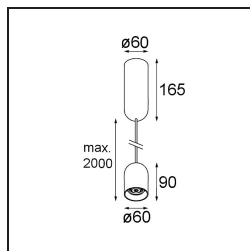

Date
Customer
Project
Type

*Placebo Suspended Down 60 1x LED 3000K 1-10V DI Black Structure*

**Specifications**

Material	12621432
Light Source Type	LED
LED Type	PLACEBO - TCI LED 12x 3030
LED technology	LED PCB
CRI	Min. 90
Colour Temperature	3000K
Lifetime	L80B20 @50,000 Hours
Lamp Included	Yes
Number of Light Sources	1
CIE flux code	24 48 74 53 72
Binning (SDCM)	3
Light Direction	Down
Input Voltage	230V
Luminaire power (W)	9.0
Electrical Class	I
IP Rating	20
Glow wire rating (°C)	960
Dimming Protocol	1-10V
Indoor/Outdoor	Indoor
Application	Ceiling
Mounting	Suspended
Adjustability	Not Applicable
Distance to Lighted Object (m)	0,1
Primary Colour & Primary Finish	Black, Structure
Gross weight (g)	790.0
Luminous flux per lamp (lm)	625
Efficacy (lm/W)	69
Glare rating	18
Remark	<ul style="list-style-type: none"> <li>• Glass ball or tube not included</li> <li>• Longer suspension cable on request (standard length is 2 meter)</li> <li>• Lumen output depends on choice of glass accessory</li> </ul>

**TM30 & CRI diagram**

**Light distribution & beam diagram**

*Optical Accessories*

12624038 Glass Tube Down 46 Placebo White Matt

12624238 Glass Tube Down 130 Placebo White Matt

12626038 Glass Ball Down 90 Placebo White Matt