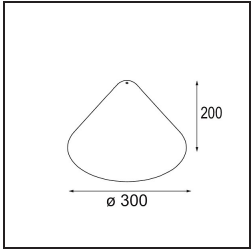

- **12629017** Shade Douli Placebo Champagne Brushed
- **12629018** Shade Douli Placebo Bronze Brushed
- **12629038** Shade Douli Placebo Grey White Matt
- **12629083** Shade Douli Placebo Black Matt

Choose a required accessory