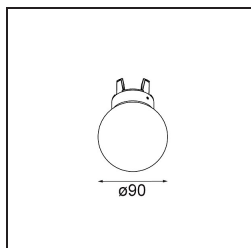

Date
Customer
Project
Type

Placebo Suspended Down 60 1x LED 3000K 1-10V DI White Structure

Specifications

Material	12621409
Light Source Type	LED
LED Type	PLACEBO - TCI LED 12x 3030
LED technology	LED PCB
CRI	Min. 90
Colour Temperature	3000K
Lifetime	L80B20 @50,000 Hours
Lamp Included	Yes
Number of Light Sources	1
CIE flux code	24 48 74 53 72
Binning (SDCM)	3
Light Direction	Down
Input Voltage	230V
Luminaire power (W)	9.0
Electrical Class	I
IP Rating	20
Glow wire rating (°C)	960
Dimming Protocol	1-10V
Indoor/Outdoor	Indoor
Application	Ceiling
Mounting	Suspended
Adjustability	Not Applicable
Distance to Lighted Object (m)	0,1
Primary Colour & Primary Finish	White, Structure
Gross weight (g)	790.0
Luminous flux per lamp (lm)	625
Efficacy (lm/W)	69
Glare rating	18
Remark	<ul style="list-style-type: none"> • Glass ball or tube not included • Longer suspension cable on request (standard length is 2 meter) • Lumen output depends on choice of glass accessory

TM30 & CRI diagram

Light distribution & beam diagram

Optical Accessories

12624038 Glass Tube Down 46 Placebo White Matt

12624238 Glass Tube Down 130 Placebo White Matt

12626038 Glass Ball Down 90 Placebo White Matt