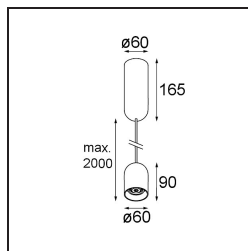

Date
Customer
Project
Type

Placebo Suspended Down 60 1x LED 3000K 1-10V DI White Structure

Specifications

Material	12621409
Light Source Type	LED
LED Type	PLACEBO - TCI LED 12x 3030
LED technology	LED PCB
CRI	Min. 90
Colour Temperature	3000K
Lifetime	L80B20 @50,000 Hours
Lamp Included	Yes
Number of Light Sources	1
CIE flux code	24 48 74 53 72
Binning (SDCM)	3
Light Direction	Down
Input Voltage	230V
Luminaire power (W)	9.0
Electrical Class	I
IP Rating	20
Glow wire rating (°C)	960
Dimming Protocol	1-10V
Indoor/Outdoor	Indoor
Application	Ceiling
Mounting	Suspended
Adjustability	Not Applicable
Distance to Lighted Object (m)	0,1
Primary Colour & Primary Finish	White, Structure
Gross weight (g)	790.0
Luminous flux per lamp (lm)	625
Efficacy (lm/W)	69
Glare rating	18
Remark	<ul style="list-style-type: none"> • Glass ball or tube not included • Longer suspension cable on request (standard length is 2 meter) • Lumen output depends on choice of glass accessory

TM30 & CRI diagram

Light distribution & beam diagram

Optical Accessories

12624038 Glass Tube Down 46 Placebo White Matt

12624238 Glass Tube Down 130 Placebo White Matt

12626038 Glass Ball Down 90 Placebo White Matt