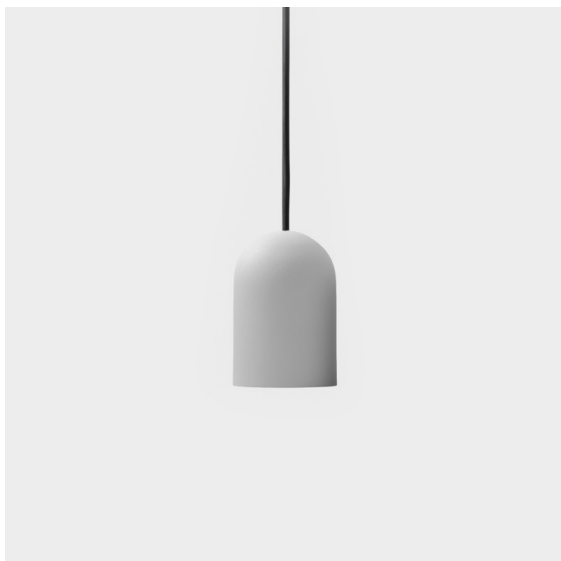

Date
Customer
Project
Type

Placebo Suspended Down 60 1x LED 3000K 1-10V DI White Structure

Specifications

Material	12621409
Light Source Type	LED
LED Type	PLACEBO - TCI LED 12x 3030
LED technology	LED PCB
CRI	Min. 90
Colour Temperature	3000K
Lifetime	L80B20 @50,000 Hours
Lamp Included	Yes
Number of Light Sources	1
CIE flux code	24 48 74 53 72
Binning (SDCM)	3
Light Direction	Down
Input Voltage	230V
Luminaire power (W)	9.0
Electrical Class	I
IP Rating	20
Glow wire rating (°C)	960
Dimming Protocol	1-10V
Indoor/Outdoor	Indoor
Application	Ceiling
Mounting	Suspended
Adjustability	Not Applicable
Distance to Lighted Object (m)	0,1
Primary Colour & Primary Finish	White, Structure
Gross weight (g)	790.0
Luminous flux per lamp (lm)	625
Efficacy (lm/W)	69
Glare rating	18
Remark	<ul style="list-style-type: none"> • Glass ball or tube not included • Longer suspension cable on request (standard length is 2 meter) • Lumen output depends on choice of glass accessory

Placebo is a paradigm of playful choices of up and down light. You will soon discover the many options it comes with, giving you even more choices. Different shapes, sizes and shades designed for you, and then add all the colour combinations. All playful instruments to turn your creative vision into lovely rhythms of pure forms and light.

TM30 & CRI diagram

Light distribution & beam diagram

Optical Accessories

12624038 Glass Tube Down 46 Placebo White Matt

12624238 Glass Tube Down 130 Placebo White Matt

12626038 Glass Ball Down 90 Placebo White Matt

12626238 Glass Ball Down 155 Placebo White Matt

Decorative Accessories

- 12627017 Shade Sombrero Placebo Champagne Brushed
- 12627018 Shade Sombrero Placebo Bronze Brushed
- 12627038 Shade Sombrero Placebo Grey White Matt
- 12627083 Shade Sombrero Placebo Black Matt