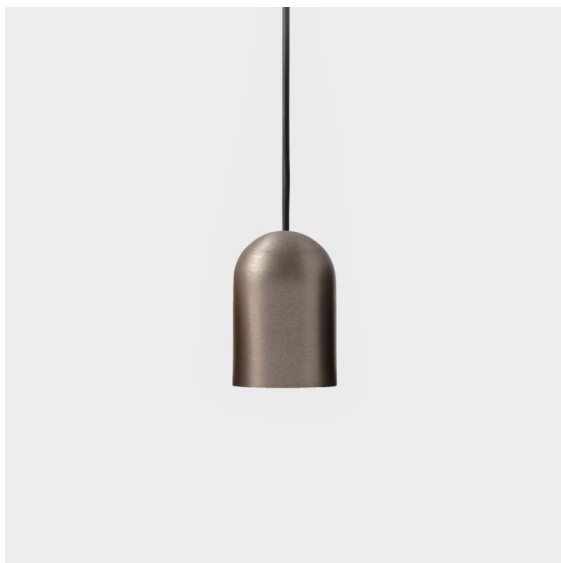

Date
Customer
Project
Type

Placebo Suspended Down 60 1x LED 3000K Trailing Edge DI Silver Bronze Brushed Anodised

Specifications

Material	12621384
Light Source Type	LED
LED Type	PLACEBO - TCI LED 12x 3030
LED technology	LED PCB
CRI	Min. 90
Colour Temperature	3000K
Lifetime	L80B20 @50,000 Hours
Lamp Included	Yes
Number of Light Sources	1
CIE flux code	24 48 74 53 72
Binning (SDCM)	3
Light Direction	Down
Input Voltage	230V
Luminaire power (W)	9.0
Electrical Class	I
IP Rating	20
Glow wire rating (°C)	960
Dimming Protocol	Trailing Edge
Indoor/Outdoor	Indoor
Application	Ceiling
Mounting	Suspended
Adjustability	Not Applicable
Distance to Lighted Object (m)	0,1
Primary Colour & Primary Finish	Silver Bronze, Brushed Anodised
Gross weight (g)	790.0
Luminous flux per lamp (lm)	625
Efficacy (lm/W)	69
Glare rating	18
Remark	<ul style="list-style-type: none"> • Glass ball or tube not included • Longer suspension cable on request (standard length is 2 meter) • Lumen output depends on choice of glass accessory

Placebo is a paradigm of playful choices of up and down light. You will soon discover the many options it comes with, giving you even more choices. Different shapes, sizes and shades designed for you, and then add all the colour combinations. All playful instruments to turn your creative vision into lovely rhythms of pure forms and light.

TM30 & CRI diagram

Light distribution & beam diagram

Diagrams

Optical Accessories

12624038 Glass Tube Down 46 Placebo White Matt

12624238 Glass Tube Down 130 Placebo White Matt

12626038 Glass Ball Down 90 Placebo White Matt

12626238 Glass Ball Down 155 Placebo White Matt

Decorative Accessories

12627017 Shade Sombrero Placebo Champagne Brushed

12627018 Shade Sombrero Placebo Bronze Brushed

12627038 Shade Sombrero Placebo Grey White Matt