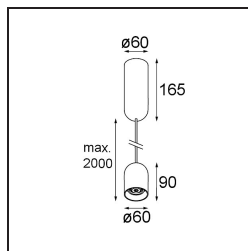

Date
Customer
Project
Type

Placebo Suspended Down 60 1x LED 3000K Trailing Edge DI Silver Bronze Brushed Anodised

Specifications

Material	12621384
Light Source Type	LED
LED Type	PLACEBO - TCI LED 12x 3030
LED technology	LED PCB
CRI	Min. 90
Colour Temperature	3000K
Lifetime	L80B20 @50,000 Hours
Lamp Included	Yes
Number of Light Sources	1
CIE flux code	24 48 74 53 72
Binning (SDCM)	3
Light Direction	Down
Input Voltage	230V
Luminaire power (W)	9.0
Electrical Class	I
IP Rating	20
Glow wire rating (°C)	960
Dimming Protocol	Trailing Edge
Indoor/Outdoor	Indoor
Application	Ceiling
Mounting	Suspended
Adjustability	Not Applicable
Distance to Lighted Object (m)	0,1
Primary Colour & Primary Finish	Silver Bronze, Brushed Anodised
Gross weight (g)	790.0
Luminous flux per lamp (lm)	625
Efficacy (lm/W)	69
Glare rating	18
Remark	<ul style="list-style-type: none"> • Glass ball or tube not included • Longer suspension cable on request (standard length is 2 meter) • Lumen output depends on choice of glass accessory

TM30 & CRI diagram

Light distribution & beam diagram

Diagrams

Optical Accessories

12624038 Glass Tube Down 46 Placebo White Matt

12624238 Glass Tube Down 130 Placebo White Matt

12626038 Glass Ball Down 90 Placebo White Matt