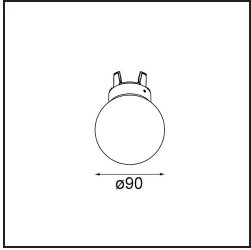

Date
Customer
Project
Type

Placebo Suspended Down 60 1x LED 3000K Trailing Edge DI Silver Bronze Brushed Anodised

Specifications

Material	12621384
Light Source Type	LED
LED Type	PLACEBO - TCI LED 12x 3030
LED technology	LED PCB
CRI	Min. 90
Colour Temperature	3000K
Lifetime	L80B20 @50,000 Hours
Lamp Included	Yes
Number of Light Sources	1
CIE flux code	24 48 74 53 72
Binning (SDCM)	3
Light Direction	Down
Input Voltage	230V
Luminaire power (W)	9.0
Electrical Class	I
IP Rating	20
Glow wire rating (°C)	960
Dimming Protocol	Trailing Edge
Indoor/Outdoor	Indoor
Application	Ceiling
Mounting	Suspended
Adjustability	Not Applicable
Distance to Lighted Object (m)	0,1
Primary Colour & Primary Finish	Silver Bronze, Brushed Anodised
Gross weight (g)	790.0
Luminous flux per lamp (lm)	625
Efficacy (lm/W)	69
Glare rating	18
Remark	<ul style="list-style-type: none"> • Glass ball or tube not included • Longer suspension cable on request (standard length is 2 meter) • Lumen output depends on choice of glass accessory

TM30 & CRI diagram

Light distribution & beam diagram

Diagrams

Optical Accessories

12624038 Glass Tube Down 46 Placebo White Matt

12624238 Glass Tube Down 130 Placebo White Matt

12626038 Glass Ball Down 90 Placebo White Matt