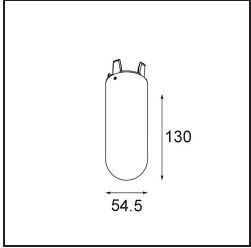

Date
Customer
Project
Type

Placebo Suspended Down 60 1x LED 3000K Trailing Edge DI Silver Bronze Brushed Anodised

Specifications

Material	12621384
Light Source Type	LED
LED Type	PLACEBO - TCI LED 12x 3030
LED technology	LED PCB
CRI	Min. 90
Colour Temperature	3000K
Lifetime	L80B20 @50,000 Hours
Lamp Included	Yes
Number of Light Sources	1
CIE flux code	24 48 74 53 72
Binning (SDCM)	3
Light Direction	Down
Input Voltage	230V
Luminaire power (W)	9.0
Electrical Class	I
IP Rating	20
Glow wire rating (°C)	960
Dimming Protocol	Trailing Edge
Indoor/Outdoor	Indoor
Application	Ceiling
Mounting	Suspended
Adjustability	Not Applicable
Distance to Lighted Object (m)	0,1
Primary Colour & Primary Finish	Silver Bronze, Brushed Anodised
Gross weight (g)	790.0
Luminous flux per lamp (lm)	625
Efficacy (lm/W)	69
Glare rating	18
Remark	<ul style="list-style-type: none"> • Glass ball or tube not included • Longer suspension cable on request (standard length is 2 meter) • Lumen output depends on choice of glass accessory

TM30 & CRI diagram

Light distribution & beam diagram

Diagrams

Optical Accessories

12624038 Glass Tube Down 46 Placebo White Matt

12624238 Glass Tube Down 130 Placebo White Matt

12626038 Glass Ball Down 90 Placebo White Matt