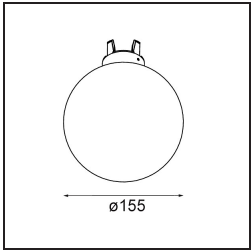

TM30 & CRI diagram

Light distribution & beam diagram

Diagrams

Optical Accessories

12624038 Glass Tube Down 46 Placebo White Matt

12624238 Glass Tube Down 130 Placebo White Matt

12626038 Glass Ball Down 90 Placebo White Matt