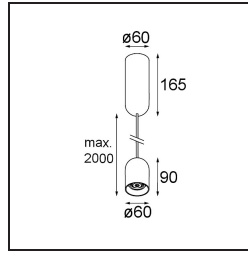

Date
Customer
Project
Type

Placebo Suspended Down 60 1x LED 3000K Trailing Edge DI Bronze Brushed Anodised

Specifications

Material	12621382
Light Source Type	LED
LED Type	PLACEBO - TCI LED 12x 3030
LED technology	LED PCB
CRI	Min. 90
Colour Temperature	3000K
Lifetime	L80B20 @50,000 Hours
Lamp Included	Yes
Number of Light Sources	1
CIE flux code	24 48 74 53 72
Binning (SDCM)	3
Light Direction	Down
Input Voltage	230V
Luminaire power (W)	9.0
Electrical Class	I
IP Rating	20
Glow wire rating (°C)	960
Dimming Protocol	Trailing Edge
Indoor/Outdoor	Indoor
Application	Ceiling
Mounting	Suspended
Adjustability	Not Applicable
Distance to Lighted Object (m)	0,1
Primary Colour & Primary Finish	Bronze, Brushed Anodised
Gross weight (g)	790.0
Luminous flux per lamp (lm)	625
Efficacy (lm/W)	69
Glare rating	18
Remark	<ul style="list-style-type: none"> • Glass ball or tube not included • Longer suspension cable on request (standard length is 2 meter) • Lumen output depends on choice of glass accessory

TM30 & CRI diagram

Light distribution & beam diagram

Optical Accessories

12624038 Glass Tube Down 46 Placebo White Matt

12624238 Glass Tube Down 130 Placebo White Matt

12626038 Glass Ball Down 90 Placebo White Matt