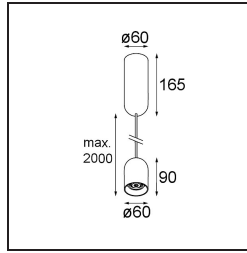

Date
Customer
Project
Type

Placebo Suspended Down 60 1x LED 3000K Trailing Edge DI Black Brushed Anodised

Specifications

Material	12621381
Light Source Type	LED
LED Type	PLACEBO - TCI LED 12x 3030
LED technology	LED PCB
CRI	Min. 90
Colour Temperature	3000K
Lifetime	L80B20 @50,000 Hours
Lamp Included	Yes
Number of Light Sources	1
CIE flux code	24 48 74 53 72
Binning (SDCM)	3
Light Direction	Down
Input Voltage	230V
Luminaire power (W)	9.0
Electrical Class	I
IP Rating	20
Glow wire rating (°C)	960
Dimming Protocol	Trailing Edge
Indoor/Outdoor	Indoor
Application	Ceiling
Mounting	Suspended
Adjustability	Not Applicable
Distance to Lighted Object (m)	0,1
Primary Colour & Primary Finish	Black, Brushed Anodised
Gross weight (g)	790.0
Luminous flux per lamp (lm)	625
Efficacy (lm/W)	69
Glare rating	18
Remark	<ul style="list-style-type: none"> • Glass ball or tube not included • Longer suspension cable on request (standard length is 2 meter) • Lumen output depends on choice of glass accessory

TM30 & CRI diagram

Light distribution & beam diagram

Diagrams

Optical Accessories

12624038 Glass Tube Down 46 Placebo White Matt

12624238 Glass Tube Down 130 Placebo White Matt

12626038 Glass Ball Down 90 Placebo White Matt