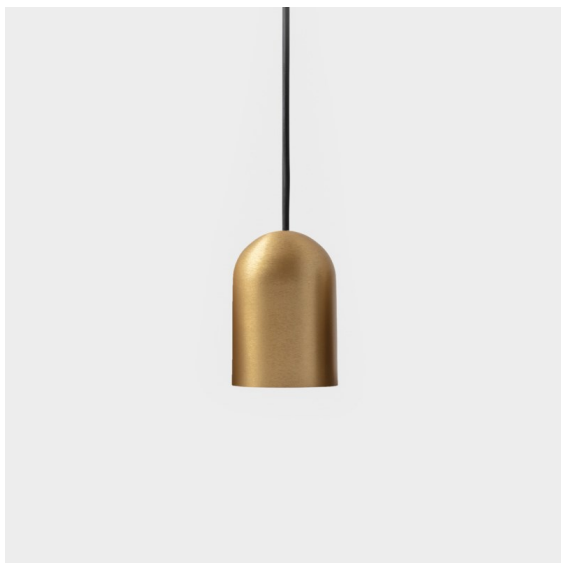

Date
Customer
Project
Type

Placebo Suspended Down 60 1x LED 3000K Trailing Edge DI Champagne Brushed Anodised

Specifications

Material	12621341
Light Source Type	LED
LED Type	PLACEBO - TCI LED 12x 3030
LED technology	LED PCB
CRI	Min. 90
Colour Temperature	3000K
Lifetime	L80B20 @50,000 Hours
Lamp Included	Yes
Number of Light Sources	1
CIE flux code	24 48 74 53 72
Binning (SDCM)	3
Light Direction	Down
Input Voltage	230V
Luminaire power (W)	9.0
Electrical Class	I
IP Rating	20
Glow wire rating (°C)	960
Dimming Protocol	Trailing Edge
Indoor/Outdoor	Indoor
Application	Ceiling
Mounting	Suspended
Adjustability	Not Applicable
Distance to Lighted Object (m)	0,1
Primary Colour & Primary Finish	Champagne, Brushed Anodised
Gross weight (g)	790.0
Luminous flux per lamp (lm)	625
Efficacy (lm/W)	69
Glare rating	18
Remark	<ul style="list-style-type: none"> • Glass ball or tube not included • Longer suspension cable on request (standard length is 2 meter) • Lumen output depends on choice of glass accessory

Placebo is a paradigm of playful choices of up and down light. You will soon discover the many options it comes with, giving you even more choices. Different shapes, sizes and shades designed for you, and then add all the colour combinations. All playful instruments to turn your creative vision into lovely rhythms of pure forms and light.

TM30 & CRI diagram

Light distribution & beam diagram

Optical Accessories

12624038 Glass Tube Down 46 Placebo White Matt

12624238 Glass Tube Down 130 Placebo White Matt

12626038 Glass Ball Down 90 Placebo White Matt

12626238 Glass Ball Down 155 Placebo White Matt

Decorative Accessories

12627017 Shade Sombrero Placebo Champagne Brushed

12627018 Shade Sombrero Placebo Bronze Brushed

12627038 Shade Sombrero Placebo Grey White Matt