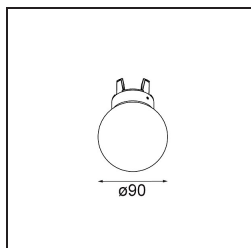

Date
Customer
Project
Type

Placebo Suspended Down 60 1x LED 3000K Trailing Edge DI Champagne Brushed Anodised

Specifications

Material	12621341
Light Source Type	LED
LED Type	PLACEBO - TCI LED 12x 3030
LED technology	LED PCB
CRI	Min. 90
Colour Temperature	3000K
Lifetime	L80B20 @50,000 Hours
Lamp Included	Yes
Number of Light Sources	1
CIE flux code	24 48 74 53 72
Binning (SDCM)	3
Light Direction	Down
Input Voltage	230V
Luminaire power (W)	9.0
Electrical Class	I
IP Rating	20
Glow wire rating (°C)	960
Dimming Protocol	Trailing Edge
Indoor/Outdoor	Indoor
Application	Ceiling
Mounting	Suspended
Adjustability	Not Applicable
Distance to Lighted Object (m)	0,1
Primary Colour & Primary Finish	Champagne, Brushed Anodised
Gross weight (g)	790.0
Luminous flux per lamp (lm)	625
Efficacy (lm/W)	69
Glare rating	18
Remark	<ul style="list-style-type: none"> • Glass ball or tube not included • Longer suspension cable on request (standard length is 2 meter) • Lumen output depends on choice of glass accessory

TM30 & CRI diagram

Light distribution & beam diagram

Optical Accessories

12624038 Glass Tube Down 46 Placebo White Matt

12624238 Glass Tube Down 130 Placebo White Matt

12626038 Glass Ball Down 90 Placebo White Matt