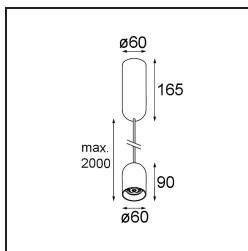

Date
Customer
Project
Type

*Placebo Suspended Down 60 1x LED 3000K Trailing Edge DI Champagne Brushed Anodised*

**Specifications**

Material	12621341
Light Source Type	LED
LED Type	PLACEBO - TCI LED 12x 3030
LED technology	LED PCB
CRI	Min. 90
Colour Temperature	3000K
Lifetime	L80B20 @50,000 Hours
Lamp Included	Yes
Number of Light Sources	1
CIE flux code	24 48 74 53 72
Binning (SDCM)	3
Light Direction	Down
Input Voltage	230V
Luminaire power (W)	9.0
Electrical Class	I
IP Rating	20
Glow wire rating (°C)	960
Dimming Protocol	Trailing Edge
Indoor/Outdoor	Indoor
Application	Ceiling
Mounting	Suspended
Adjustability	Not Applicable
Distance to Lighted Object (m)	0,1
Primary Colour & Primary Finish	Champagne, Brushed Anodised
Gross weight (g)	790.0
Luminous flux per lamp (lm)	625
Efficacy (lm/W)	69
Glare rating	18
Remark	<ul style="list-style-type: none"> <li>• Glass ball or tube not included</li> <li>• Longer suspension cable on request (standard length is 2 meter)</li> <li>• Lumen output depends on choice of glass accessory</li> </ul>

**TM30 & CRI diagram**

**Light distribution & beam diagram**

Diagrams

*Optical Accessories*

12624038 Glass Tube Down 46 Placebo White Matt

12624238 Glass Tube Down 130 Placebo White Matt

12626038 Glass Ball Down 90 Placebo White Matt