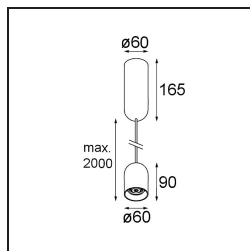

Date
Customer
Project
Type

Placebo Suspended Down 60 1x LED 3000K Trailing Edge DI Champagne Brushed Anodised

Specifications

Material	12621341
Light Source Type	LED
LED Type	PLACEBO - TCI LED 12x 3030
LED technology	LED PCB
CRI	Min. 90
Colour Temperature	3000K
Lifetime	L80B20 @50,000 Hours
Lamp Included	Yes
Number of Light Sources	1
CIE flux code	24 48 74 53 72
Binning (SDCM)	3
Light Direction	Down
Input Voltage	230V
Luminaire power (W)	9.0
Electrical Class	I
IP Rating	20
Glow wire rating (°C)	960
Dimming Protocol	Trailing Edge
Indoor/Outdoor	Indoor
Application	Ceiling
Mounting	Suspended
Adjustability	Not Applicable
Distance to Lighted Object (m)	0,1
Primary Colour & Primary Finish	Champagne, Brushed Anodised
Gross weight (g)	790.0
Luminous flux per lamp (lm)	625
Efficacy (lm/W)	69
Glare rating	18
Remark	<ul style="list-style-type: none"> • Glass ball or tube not included • Longer suspension cable on request (standard length is 2 meter) • Lumen output depends on choice of glass accessory

TM30 & CRI diagram

Light distribution & beam diagram

Optical Accessories

12624038 Glass Tube Down 46 Placebo White Matt

12624238 Glass Tube Down 130 Placebo White Matt

12626038 Glass Ball Down 90 Placebo White Matt