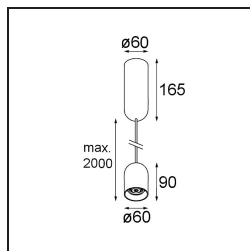

Date
Customer
Project
Type

*Placebo Suspended Down 60 1x LED 3000K Trailing Edge DI Black Structure*

**Specifications**

Material	12621332
Light Source Type	LED
LED Type	PLACEBO - TCI LED 12x 3030
LED technology	LED PCB
CRI	Min. 90
Colour Temperature	3000K
Lifetime	L80B20 @50,000 Hours
Lamp Included	Yes
Number of Light Sources	1
CIE flux code	24 48 74 53 72
Binning (SDCM)	3
Light Direction	Down
Input Voltage	230V
Luminaire power (W)	9.0
Electrical Class	I
IP Rating	20
Glow wire rating (°C)	960
Dimming Protocol	Trailing Edge
Indoor/Outdoor	Indoor
Application	Ceiling
Mounting	Suspended
Adjustability	Not Applicable
Distance to Lighted Object (m)	0,1
Primary Colour & Primary Finish	Black, Structure
Gross weight (g)	790.0
Luminous flux per lamp (lm)	625
Efficacy (lm/W)	69
Glare rating	18
Remark	<ul style="list-style-type: none"> <li>• Glass ball or tube not included</li> <li>• Longer suspension cable on request (standard length is 2 meter)</li> <li>• Lumen output depends on choice of glass accessory</li> </ul>

**TM30 & CRI diagram**

**Light distribution & beam diagram**

*Optical Accessories*

12624038 Glass Tube Down 46 Placebo White Matt

12624238 Glass Tube Down 130 Placebo White Matt

12626038 Glass Ball Down 90 Placebo White Matt