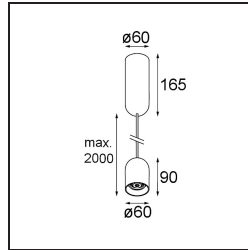

Date
Customer
Project
Type

Placebo Suspended Down 60 1x LED 3000K Trailing Edge DI White Structure

Specifications

Material	12621309
Light Source Type	LED
LED Type	PLACEBO - TCI LED 12x 3030
LED technology	LED PCB
CRI	Min. 90
Colour Temperature	3000K
Lifetime	L80B20 @50,000 Hours
Lamp Included	Yes
Number of Light Sources	1
CIE flux code	24 48 74 53 72
Binning (SDCM)	3
Light Direction	Down
Input Voltage	230V
Luminaire power (W)	9.0
Electrical Class	I
IP Rating	20
Glow wire rating (°C)	960
Dimming Protocol	Trailing Edge
Indoor/Outdoor	Indoor
Application	Ceiling
Mounting	Suspended
Adjustability	Not Applicable
Distance to Lighted Object (m)	0,1
Primary Colour & Primary Finish	White, Structure
Gross weight (g)	790.0
Luminous flux per lamp (lm)	625
Efficacy (lm/W)	69
Glare rating	18
Remark	<ul style="list-style-type: none"> • Glass ball or tube not included • Longer suspension cable on request (standard length is 2 meter) • Lumen output depends on choice of glass accessory

TM30 & CRI diagram

Light distribution & beam diagram

Diagrams

Optical Accessories

12624038 Glass Tube Down 46 Placebo White Matt

12624238 Glass Tube Down 130 Placebo White Matt

12626038 Glass Ball Down 90 Placebo White Matt