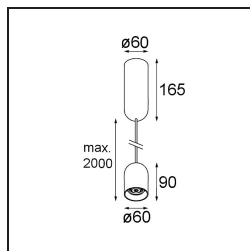

Date
Customer
Project
Type

*Placebo Suspended Down 60 1x LED 2700K DALI/Push-Dim DI Bronze Brushed Anodised*

**Specifications**

Material	12621282
Light Source Type	LED
LED Type	PLACEBO - TCI LED 12x 3030
LED technology	LED PCB
CRI	Min. 90
Colour Temperature	2700K
Lifetime	L80B20 @50,000 Hours
Lamp Included	Yes
Number of Light Sources	1
CIE flux code	24 48 74 53 72
Binning (SDCM)	3
Light Direction	Down
Input Voltage	230V
Luminaire power (W)	9.0
Electrical Class	I
IP Rating	20
Glow wire rating (°C)	960
Dimming Protocol	DALI, Push-Dim
DALI Standard	DALI-2
Indoor/Outdoor	Indoor
Application	Ceiling
Mounting	Suspended
Adjustability	Not Applicable
Distance to Lighted Object (m)	0,1
Primary Colour & Primary Finish	Bronze, Brushed Anodised
Gross weight (g)	790.0
Luminous flux per lamp (lm)	608
Efficacy (lm/W)	67
Glare rating	18
Remark	<ul style="list-style-type: none"> <li>• Glass ball or tube not included</li> <li>• Longer suspension cable on request (standard length is 2 meter)</li> <li>• Lumen output depends on choice of glass accessory</li> </ul>

**TM30 & CRI diagram**

**Light distribution & beam diagram**

*Optical Accessories*

12624038 Glass Tube Down 46 Placebo White Matt

12624238 Glass Tube Down 130 Placebo White Matt

12626038 Glass Ball Down 90 Placebo White Matt