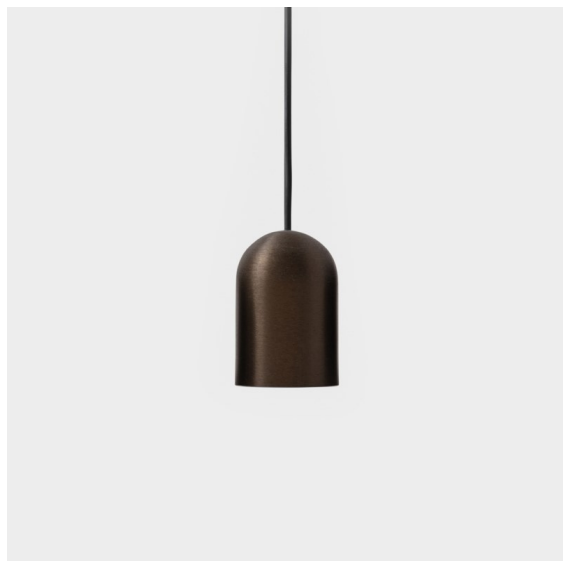

Date
Customer
Project
Type

*Placebo Suspended Down 60 1x LED 2700K DALI/Push-Dim DI Bronze Brushed Anodised*

**Specifications**

Material	12621282
Light Source Type	LED
LED Type	PLACEBO - TCI LED 12x 3030
LED technology	LED PCB
CRI	Min. 90
Colour Temperature	2700K
Lifetime	L80B20 @50,000 Hours
Lamp Included	Yes
Number of Light Sources	1
CIE flux code	24 48 74 53 72
Binning (SDCM)	3
Light Direction	Down
Input Voltage	230V
Luminaire power (W)	9.0
Electrical Class	I
IP Rating	20
Glow wire rating (°C)	960
Dimming Protocol	DALI, Push-Dim
DALI Standard	DALI-2
Indoor/Outdoor	Indoor
Application	Ceiling
Mounting	Suspended
Adjustability	Not Applicable
Distance to Lighted Object (m)	0,1
Primary Colour & Primary Finish	Bronze, Brushed Anodised
Gross weight (g)	790.0
Luminous flux per lamp (lm)	608
Efficacy (lm/W)	67
Glare rating	18
Remark	<ul style="list-style-type: none"> <li>• Glass ball or tube not included</li> <li>• Longer suspension cable on request (standard length is 2 meter)</li> <li>• Lumen output depends on choice of glass accessory</li> </ul>

Placebo is a paradigm of playful choices of up and down light. You will soon discover the many options it comes with, giving you even more choices. Different shapes, sizes and shades designed for you, and then add all the colour combinations. All playful instruments to turn your creative vision into lovely rhythms of pure forms and light.

**TM30 & CRI diagram**

**Light distribution & beam diagram**

*Optical Accessories*

12624038 Glass Tube Down 46 Placebo White Matt

12624238 Glass Tube Down 130 Placebo White Matt

12626038 Glass Ball Down 90 Placebo White Matt

12626238 Glass Ball Down 155 Placebo White Matt

*Decorative Accessories*

12627017 Shade Sombrero Placebo Champagne Brushed

12627018 Shade Sombrero Placebo Bronze Brushed

12627038 Shade Sombrero Placebo Grey White Matt