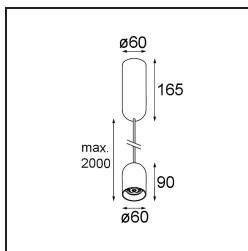

Date
Customer
Project
Type

Placebo Suspended Down 60 1x LED 2700K DALI/Push-Dim DI Black Brushed Anodised

Specifications

Material	12621281
Light Source Type	LED
LED Type	PLACEBO - TCI LED 12x 3030
LED technology	LED PCB
CRI	Min. 90
Colour Temperature	2700K
Lifetime	L80B20 @50,000 Hours
Lamp Included	Yes
Number of Light Sources	1
CIE flux code	24 48 74 53 72
Binning (SDCM)	3
Light Direction	Down
Input Voltage	230V
Luminaire power (W)	9.0
Electrical Class	I
IP Rating	20
Glow wire rating (°C)	960
Dimming Protocol	DALI, Push-Dim
DALI Standard	DALI-2
Indoor/Outdoor	Indoor
Application	Ceiling
Mounting	Suspended
Adjustability	Not Applicable
Distance to Lighted Object (m)	0,1
Primary Colour & Primary Finish	Black, Brushed Anodised
Gross weight (g)	790.0
Luminous flux per lamp (lm)	608
Efficacy (lm/W)	67
Glare rating	18
Remark	<ul style="list-style-type: none"> • Glass ball or tube not included • Longer suspension cable on request (standard length is 2 meter) • Lumen output depends on choice of glass accessory

TM30 & CRI diagram

Light distribution & beam diagram

Diagrams

Optical Accessories

12624038 Glass Tube Down 46 Placebo White Matt

12624238 Glass Tube Down 130 Placebo White Matt

12626038 Glass Ball Down 90 Placebo White Matt