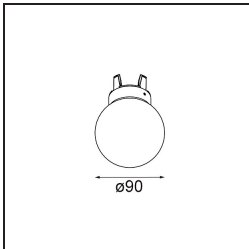

Date
Customer
Project
Type

Placebo Suspended Down 60 1x LED 2700K DALI/Push-Dim DI Black Brushed Anodised

Specifications

Material	12621281
Light Source Type	LED
LED Type	PLACEBO - TCI LED 12x 3030
LED technology	LED PCB
CRI	Min. 90
Colour Temperature	2700K
Lifetime	L80B20 @50,000 Hours
Lamp Included	Yes
Number of Light Sources	1
CIE flux code	24 48 74 53 72
Binning (SDCM)	3
Light Direction	Down
Input Voltage	230V
Luminaire power (W)	9.0
Electrical Class	I
IP Rating	20
Glow wire rating (°C)	960
Dimming Protocol	DALI, Push-Dim
DALI Standard	DALI-2
Indoor/Outdoor	Indoor
Application	Ceiling
Mounting	Suspended
Adjustability	Not Applicable
Distance to Lighted Object (m)	0,1
Primary Colour & Primary Finish	Black, Brushed Anodised
Gross weight (g)	790.0
Luminous flux per lamp (lm)	608
Efficacy (lm/W)	67
Glare rating	18
Remark	<ul style="list-style-type: none"> • Glass ball or tube not included • Longer suspension cable on request (standard length is 2 meter) • Lumen output depends on choice of glass accessory

TM30 & CRI diagram

Light distribution & beam diagram

Diagrams

Optical Accessories

12624038 Glass Tube Down 46 Placebo White Matt

12624238 Glass Tube Down 130 Placebo White Matt

12626038 Glass Ball Down 90 Placebo White Matt