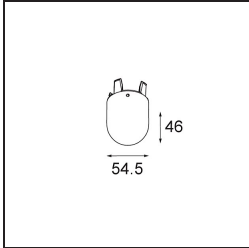

Date
Customer
Project
Type

Placebo Suspended Down 60 1x LED 2700K DALI/Push-Dim DI Black Brushed Anodised

Specifications

Material	12621281
Light Source Type	LED
LED Type	PLACEBO - TCI LED 12x 3030
LED technology	LED PCB
CRI	Min. 90
Colour Temperature	2700K
Lifetime	L80B20 @50,000 Hours
Lamp Included	Yes
Number of Light Sources	1
CIE flux code	24 48 74 53 72
Binning (SDCM)	3
Light Direction	Down
Input Voltage	230V
Luminaire power (W)	9.0
Electrical Class	I
IP Rating	20
Glow wire rating (°C)	960
Dimming Protocol	DALI, Push-Dim
DALI Standard	DALI-2
Indoor/Outdoor	Indoor
Application	Ceiling
Mounting	Suspended
Adjustability	Not Applicable
Distance to Lighted Object (m)	0,1
Primary Colour & Primary Finish	Black, Brushed Anodised
Gross weight (g)	790.0
Luminous flux per lamp (lm)	608
Efficacy (lm/W)	67
Glare rating	18
Remark	<ul style="list-style-type: none"> • Glass ball or tube not included • Longer suspension cable on request (standard length is 2 meter) • Lumen output depends on choice of glass accessory

TM30 & CRI diagram

Light distribution & beam diagram

Diagrams

Optical Accessories

12624038 Glass Tube Down 46 Placebo White Matt

12624238 Glass Tube Down 130 Placebo White Matt

12626038 Glass Ball Down 90 Placebo White Matt