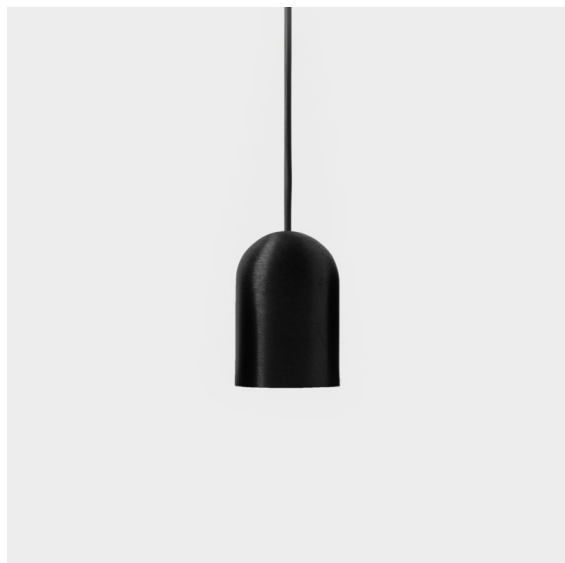

Date
Customer
Project
Type

Placebo Suspended Down 60 1x LED 2700K DALI/Push-Dim DI Black Brushed Anodised

Specifications

Material	12621281
Light Source Type	LED
LED Type	PLACEBO - TCI LED 12x 3030
LED technology	LED PCB
CRI	Min. 90
Colour Temperature	2700K
Lifetime	L80B20 @50,000 Hours
Lamp Included	Yes
Number of Light Sources	1
CIE flux code	24 48 74 53 72
Binning (SDCM)	3
Light Direction	Down
Input Voltage	230V
Luminaire power (W)	9.0
Electrical Class	I
IP Rating	20
Glow wire rating (°C)	960
Dimming Protocol	DALI, Push-Dim
DALI Standard	DALI-2
Indoor/Outdoor	Indoor
Application	Ceiling
Mounting	Suspended
Adjustability	Not Applicable
Distance to Lighted Object (m)	0,1
Primary Colour & Primary Finish	Black, Brushed Anodised
Gross weight (g)	790.0
Luminous flux per lamp (lm)	608
Efficacy (lm/W)	67
Glare rating	18
Remark	<ul style="list-style-type: none"> • Glass ball or tube not included • Longer suspension cable on request (standard length is 2 meter) • Lumen output depends on choice of glass accessory

Placebo is a paradigm of playful choices of up and down light. You will soon discover the many options it comes with, giving you even more choices. Different shapes, sizes and shades designed for you, and then add all the colour combinations. All playful instruments to turn your creative vision into lovely rhythms of pure forms and light.

TM30 & CRI diagram

Light distribution & beam diagram

Diagrams

Optical Accessories

12624038 Glass Tube Down 46 Placebo White Matt

12624238 Glass Tube Down 130 Placebo White Matt

12626038 Glass Ball Down 90 Placebo White Matt

12626238 Glass Ball Down 155 Placebo White Matt

Decorative Accessories

12627017 Shade Sombrero Placebo Champagne Brushed

12627018 Shade Sombrero Placebo Bronze Brushed

12627038 Shade Sombrero Placebo Grey White Matt