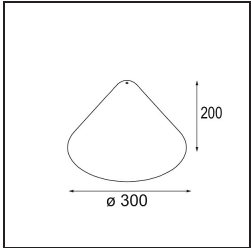

- **12629017** Shade Douli Placebo Champagne Brushed
- **12629018** Shade Douli Placebo Bronze Brushed
- **12629038** Shade Douli Placebo Grey White Matt
- **12629083** Shade Douli Placebo Black Matt

Choose a required accessory