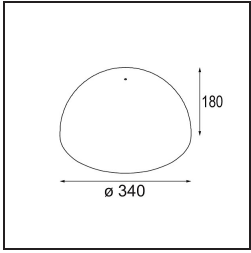

12627038 Shade Sombrero Placebo Grey White Matt

12627083 Shade Sombrero Placebo Black Matt

- **12628017** Shade Beanie Placebo Champagne Brushed
- **12628018** Shade Beanie Placebo Bronze Brushed
- **12628038** Shade Beanie Placebo Grey White Matt
- **12628083** Shade Beanie Placebo Black Matt