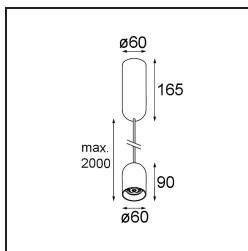

Date
Customer
Project
Type

Placebo Suspended Down 60 1x LED 2700K DALI/Push-Dim DI Champagne Brushed Anodised

Specifications

Material	12621241
Light Source Type	LED
LED Type	PLACEBO - TCI LED 12x 3030
LED technology	LED PCB
CRI	Min. 90
Colour Temperature	2700K
Lifetime	L80B20 @50,000 Hours
Lamp Included	Yes
Number of Light Sources	1
CIE flux code	24 48 74 53 72
Binning (SDCM)	3
Light Direction	Down
Input Voltage	230V
Luminaire power (W)	9.0
Electrical Class	I
IP Rating	20
Glow wire rating (°C)	960
Dimming Protocol	DALI, Push-Dim
DALI Standard	DALI-2
Indoor/Outdoor	Indoor
Application	Ceiling
Mounting	Suspended
Adjustability	Not Applicable
Distance to Lighted Object (m)	0,1
Primary Colour & Primary Finish	Champagne, Brushed Anodised
Gross weight (g)	790.0
Luminous flux per lamp (lm)	608
Efficacy (lm/W)	67
Glare rating	18
Remark	<ul style="list-style-type: none"> • Glass ball or tube not included • Longer suspension cable on request (standard length is 2 meter) • Lumen output depends on choice of glass accessory

TM30 & CRI diagram

Light distribution & beam diagram

Diagrams

Optical Accessories

12624038 Glass Tube Down 46 Placebo White Matt

12624238 Glass Tube Down 130 Placebo White Matt

12626038 Glass Ball Down 90 Placebo White Matt