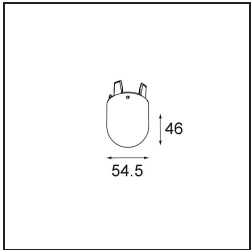

Date
Customer
Project
Type

Placebo Suspended Down 60 1x LED 2700K DALI/Push-Dim DI Black Structure

Specifications

Material	12621232
Light Source Type	LED
LED Type	PLACEBO - TCI LED 12x 3030
LED technology	LED PCB
CRI	Min. 90
Colour Temperature	2700K
Lifetime	L80B20 @50,000 Hours
Lamp Included	Yes
Number of Light Sources	1
CIE flux code	24 48 74 53 72
Binning (SDCM)	3
Light Direction	Down
Input Voltage	230V
Luminaire power (W)	9.0
Electrical Class	I
IP Rating	20
Glow wire rating (°C)	960
Dimming Protocol	DALI, Push-Dim
DALI Standard	DALI-2
Indoor/Outdoor	Indoor
Application	Ceiling
Mounting	Suspended
Adjustability	Not Applicable
Distance to Lighted Object (m)	0,1
Primary Colour & Primary Finish	Black, Structure
Gross weight (g)	790.0
Luminous flux per lamp (lm)	608
Efficacy (lm/W)	67
Glare rating	18
Remark	<ul style="list-style-type: none"> • Glass ball or tube not included • Longer suspension cable on request (standard length is 2 meter) • Lumen output depends on choice of glass accessory

TM30 & CRI diagram

Light distribution & beam diagram

Diagrams

Optical Accessories

12624038 Glass Tube Down 46 Placebo White Matt

12624238 Glass Tube Down 130 Placebo White Matt

12626038 Glass Ball Down 90 Placebo White Matt