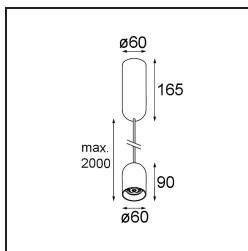

Date
Customer
Project
Type

Placebo Suspended Down 60 1x LED 2700K DALI/Push-Dim DI Black Structure

Specifications

Material	12621232
Light Source Type	LED
LED Type	PLACEBO - TCI LED 12x 3030
LED technology	LED PCB
CRI	Min. 90
Colour Temperature	2700K
Lifetime	L80B20 @50,000 Hours
Lamp Included	Yes
Number of Light Sources	1
CIE flux code	24 48 74 53 72
Binning (SDCM)	3
Light Direction	Down
Input Voltage	230V
Luminaire power (W)	9.0
Electrical Class	I
IP Rating	20
Glow wire rating (°C)	960
Dimming Protocol	DALI, Push-Dim
DALI Standard	DALI-2
Indoor/Outdoor	Indoor
Application	Ceiling
Mounting	Suspended
Adjustability	Not Applicable
Distance to Lighted Object (m)	0,1
Primary Colour & Primary Finish	Black, Structure
Gross weight (g)	790.0
Luminous flux per lamp (lm)	608
Efficacy (lm/W)	67
Glare rating	18
Remark	<ul style="list-style-type: none"> • Glass ball or tube not included • Longer suspension cable on request (standard length is 2 meter) • Lumen output depends on choice of glass accessory

TM30 & CRI diagram

Light distribution & beam diagram

Optical Accessories

12624038 Glass Tube Down 46 Placebo White Matt

12624238 Glass Tube Down 130 Placebo White Matt

12626038 Glass Ball Down 90 Placebo White Matt