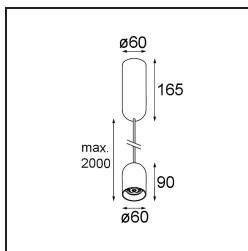

Date
Customer
Project
Type

Placebo Suspended Down 60 1x LED 2700K DALI/Push-Dim DI Black Structure

Specifications

Material	12621232
Light Source Type	LED
LED Type	PLACEBO - TCI LED 12x 3030
LED technology	LED PCB
CRI	Min. 90
Colour Temperature	2700K
Lifetime	L80B20 @50,000 Hours
Lamp Included	Yes
Number of Light Sources	1
CIE flux code	24 48 74 53 72
Binning (SDCM)	3
Light Direction	Down
Input Voltage	230V
Luminaire power (W)	9.0
Electrical Class	I
IP Rating	20
Glow wire rating (°C)	960
Dimming Protocol	DALI, Push-Dim
DALI Standard	DALI-2
Indoor/Outdoor	Indoor
Application	Ceiling
Mounting	Suspended
Adjustability	Not Applicable
Distance to Lighted Object (m)	0,1
Primary Colour & Primary Finish	Black, Structure
Gross weight (g)	790.0
Luminous flux per lamp (lm)	608
Efficacy (lm/W)	67
Glare rating	18
Remark	<ul style="list-style-type: none"> • Glass ball or tube not included • Longer suspension cable on request (standard length is 2 meter) • Lumen output depends on choice of glass accessory

TM30 & CRI diagram

Light distribution & beam diagram

Diagrams

Optical Accessories

12624038 Glass Tube Down 46 Placebo White Matt

12624238 Glass Tube Down 130 Placebo White Matt

12626038 Glass Ball Down 90 Placebo White Matt