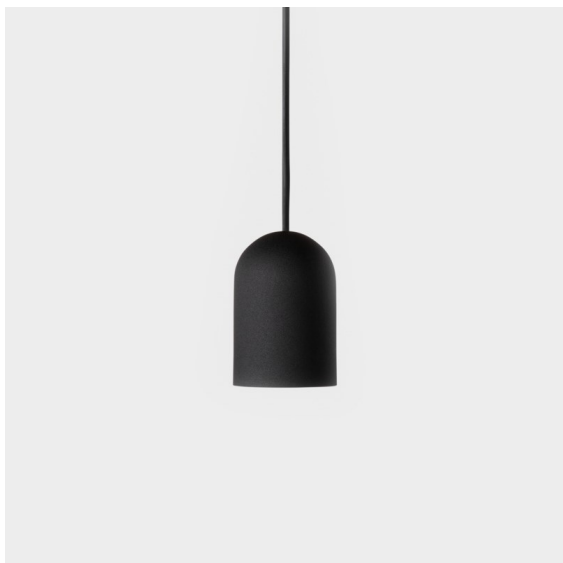

Date
Customer
Project
Type

Placebo Suspended Down 60 1x LED 2700K DALI/Push-Dim DI Black Structure

Specifications

Material	12621232
Light Source Type	LED
LED Type	PLACEBO - TCI LED 12x 3030
LED technology	LED PCB
CRI	Min. 90
Colour Temperature	2700K
Lifetime	L80B20 @50,000 Hours
Lamp Included	Yes
Number of Light Sources	1
CIE flux code	24 48 74 53 72
Binning (SDCM)	3
Light Direction	Down
Input Voltage	230V
Luminaire power (W)	9.0
Electrical Class	I
IP Rating	20
Glow wire rating (°C)	960
Dimming Protocol	DALI, Push-Dim
DALI Standard	DALI-2
Indoor/Outdoor	Indoor
Application	Ceiling
Mounting	Suspended
Adjustability	Not Applicable
Distance to Lighted Object (m)	0,1
Primary Colour & Primary Finish	Black, Structure
Gross weight (g)	790.0
Luminous flux per lamp (lm)	608
Efficacy (lm/W)	67
Glare rating	18
Remark	<ul style="list-style-type: none"> • Glass ball or tube not included • Longer suspension cable on request (standard length is 2 meter) • Lumen output depends on choice of glass accessory

Placebo is a paradigm of playful choices of up and down light. You will soon discover the many options it comes with, giving you even more choices. Different shapes, sizes and shades designed for you, and then add all the colour combinations. All playful instruments to turn your creative vision into lovely rhythms of pure forms and light.

TM30 & CRI diagram

Light distribution & beam diagram

Diagrams

Optical Accessories

12624038 Glass Tube Down 46 Placebo White Matt

12624238 Glass Tube Down 130 Placebo White Matt

12626038 Glass Ball Down 90 Placebo White Matt

12626238 Glass Ball Down 155 Placebo White Matt

Decorative Accessories

12627017 Shade Sombrero Placebo Champagne Brushed

12627018 Shade Sombrero Placebo Bronze Brushed

12627038 Shade Sombrero Placebo Grey White Matt