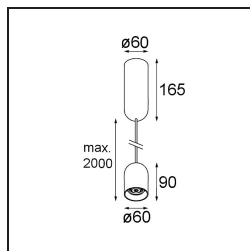

|          |
|----------|
| Date     |
| Customer |
| Project  |
| Type     |

*Placebo Suspended Down 60 1x LED 2700K 1-10V DI Silver Bronze Brushed Anodised*

**Specifications**

|                                 |   |
|---------------------------------|---|
| Material                        | 12621184  |
| Light Source Type               | LED   |
| LED Type                        | PLACEBO - TCI LED 12x 3030  |
| LED technology                  | LED PCB   |
| CRI                             | Min. 90   |
| Colour Temperature              | 2700K   |
| Lifetime                        | L80B20 @50,000 Hours  |
| Lamp Included                   | Yes   |
| Number of Light Sources         | 1   |
| CIE flux code                   | 24 48 74 53 72  |
| Binning (SDCM)                  | 3   |
| Light Direction                 | Down  |
| Input Voltage                   | 230V  |
| Luminaire power (W)             | 9.0   |
| Electrical Class                | I   |
| IP Rating                       | 20  |
| Glow wire rating (°C)           | 960   |
| Dimming Protocol                | 1-10V   |
| Indoor/Outdoor                  | Indoor  |
| Application                     | Ceiling   |
| Mounting                        | Suspended   |
| Adjustability                   | Not Applicable  |
| Distance to Lighted Object (m)  | 0,1   |
| Primary Colour & Primary Finish | Silver Bronze, Brushed Anodised   |
| Gross weight (g)                | 790.0   |
| Luminous flux per lamp (lm)     | 608   |
| Efficacy (lm/W)                 | 67  |
| Glare rating                    | 18  |
| Remark                          | <ul style="list-style-type: none"> <li>• Glass ball or tube not included</li> <li>• Longer suspension cable on request (standard length is 2 meter)</li> <li>• Lumen output depends on choice of glass accessory</li> </ul> |