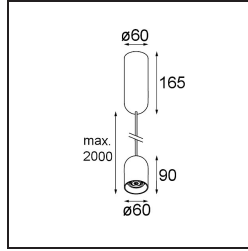

Date
Customer
Project
Type

Placebo Suspended Down 60 1x LED 2700K 1-10V DI Bronze Brushed Anodised

Specifications

Material	12621182
Light Source Type	LED
LED Type	PLACEBO - TCI LED 12x 3030
LED technology	LED PCB
CRI	Min. 90
Colour Temperature	2700K
Lifetime	L80B20 @50,000 Hours
Lamp Included	Yes
Number of Light Sources	1
CIE flux code	24 48 74 53 72
Binning (SDCM)	3
Light Direction	Down
Input Voltage	230V
Luminaire power (W)	9.0
Electrical Class	I
IP Rating	20
Glow wire rating (°C)	960
Dimming Protocol	1-10V
Indoor/Outdoor	Indoor
Application	Ceiling
Mounting	Suspended
Adjustability	Not Applicable
Distance to Lighted Object (m)	0,1
Primary Colour & Primary Finish	Bronze, Brushed Anodised
Gross weight (g)	790.0
Luminous flux per lamp (lm)	608
Efficacy (lm/W)	67
Glare rating	18
Remark	<ul style="list-style-type: none"> • Glass ball or tube not included • Longer suspension cable on request (standard length is 2 meter) • Lumen output depends on choice of glass accessory

TM30 & CRI diagram

Light distribution & beam diagram

Diagrams

Optical Accessories

12624038 Glass Tube Down 46 Placebo White Matt

12624238 Glass Tube Down 130 Placebo White Matt

12626038 Glass Ball Down 90 Placebo White Matt