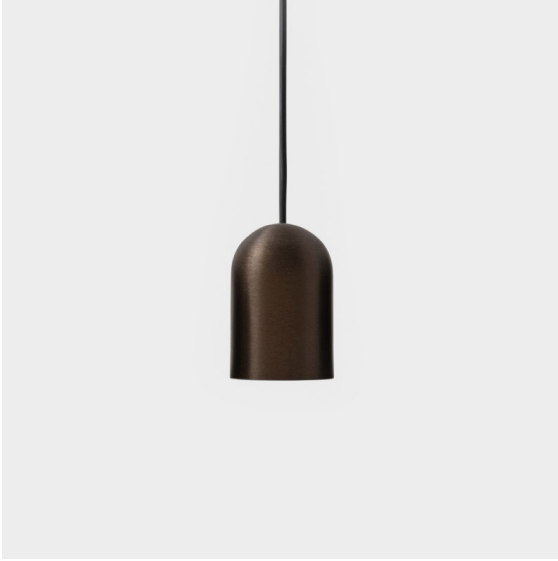

Date
Customer
Project
Type

Placebo Suspended Down 60 1x LED 2700K 1-10V DI Bronze Brushed Anodised

Specifications

Material	12621182
Light Source Type	LED
LED Type	PLACEBO - TCI LED 12x 3030
LED technology	LED PCB
CRI	Min. 90
Colour Temperature	2700K
Lifetime	L80B20 @50,000 Hours
Lamp Included	Yes
Number of Light Sources	1
CIE flux code	24 48 74 53 72
Binning (SDCM)	3
Light Direction	Down
Input Voltage	230V
Luminaire power (W)	9.0
Electrical Class	I
IP Rating	20
Glow wire rating (°C)	960
Dimming Protocol	1-10V
Indoor/Outdoor	Indoor
Application	Ceiling
Mounting	Suspended
Adjustability	Not Applicable
Distance to Lighted Object (m)	0,1
Primary Colour & Primary Finish	Bronze, Brushed Anodised
Gross weight (g)	790.0
Luminous flux per lamp (lm)	608
Efficacy (lm/W)	67
Glare rating	18
Remark	<ul style="list-style-type: none"> • Glass ball or tube not included • Longer suspension cable on request (standard length is 2 meter) • Lumen output depends on choice of glass accessory

Placebo is a paradigm of playful choices of up and down light. You will soon discover the many options it comes with, giving you even more choices. Different shapes, sizes and shades designed for you, and then add all the colour combinations. All playful instruments to turn your creative vision into lovely rhythms of pure forms and light.

TM30 & CRI diagram

Light distribution & beam diagram

Diagrams

Optical Accessories

12624038 Glass Tube Down 46 Placebo White Matt

12624238 Glass Tube Down 130 Placebo White Matt

12626038 Glass Ball Down 90 Placebo White Matt

12626238 Glass Ball Down 155 Placebo White Matt

Decorative Accessories

12627017 Shade Sombrero Placebo Champagne Brushed

12627018 Shade Sombrero Placebo Bronze Brushed

12627038 Shade Sombrero Placebo Grey White Matt