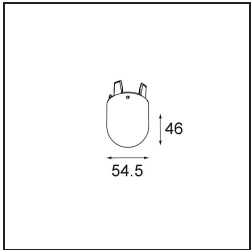

Date
Customer
Project
Type

Placebo Suspended Down 60 1x LED 2700K 1-10V DI Bronze Brushed Anodised

Specifications

Material	12621182
Light Source Type	LED
LED Type	PLACEBO - TCI LED 12x 3030
LED technology	LED PCB
CRI	Min. 90
Colour Temperature	2700K
Lifetime	L80B20 @50,000 Hours
Lamp Included	Yes
Number of Light Sources	1
CIE flux code	24 48 74 53 72
Binning (SDCM)	3
Light Direction	Down
Input Voltage	230V
Luminaire power (W)	9.0
Electrical Class	I
IP Rating	20
Glow wire rating (°C)	960
Dimming Protocol	1-10V
Indoor/Outdoor	Indoor
Application	Ceiling
Mounting	Suspended
Adjustability	Not Applicable
Distance to Lighted Object (m)	0,1
Primary Colour & Primary Finish	Bronze, Brushed Anodised
Gross weight (g)	790.0
Luminous flux per lamp (lm)	608
Efficacy (lm/W)	67
Glare rating	18
Remark	<ul style="list-style-type: none"> • Glass ball or tube not included • Longer suspension cable on request (standard length is 2 meter) • Lumen output depends on choice of glass accessory

TM30 & CRI diagram

Light distribution & beam diagram

Diagrams

Optical Accessories

12624038 Glass Tube Down 46 Placebo White Matt

12624238 Glass Tube Down 130 Placebo White Matt

12626038 Glass Ball Down 90 Placebo White Matt