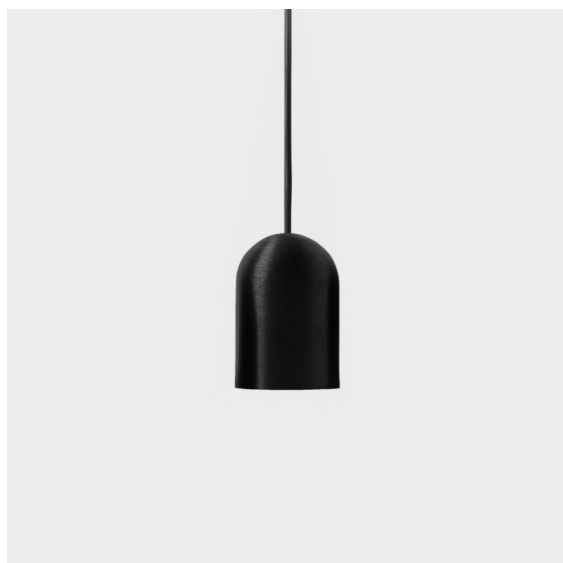

Date
Customer
Project
Type

*Placebo Suspended Down 60 1x LED 2700K 1-10V DI Black Brushed Anodised*

**Specifications**

Material	12621181
Light Source Type	LED
LED Type	PLACEBO - TCI LED 12x 3030
LED technology	LED PCB
CRI	Min. 90
Colour Temperature	2700K
Lifetime	L80B20 @50,000 Hours
Lamp Included	Yes
Number of Light Sources	1
CIE flux code	24 48 74 53 72
Binning (SDCM)	3
Light Direction	Down
Input Voltage	230V
Luminaire power (W)	9.0
Electrical Class	I
IP Rating	20
Glow wire rating (°C)	960
Dimming Protocol	1-10V
Indoor/Outdoor	Indoor
Application	Ceiling
Mounting	Suspended
Adjustability	Not Applicable
Distance to Lighted Object (m)	0,1
Primary Colour & Primary Finish	Black, Brushed Anodised
Gross weight (g)	790.0
Luminous flux per lamp (lm)	608
Efficacy (lm/W)	67
Glare rating	18
Remark	<ul style="list-style-type: none"> <li>• Glass ball or tube not included</li> <li>• Longer suspension cable on request (standard length is 2 meter)</li> <li>• Lumen output depends on choice of glass accessory</li> </ul>

Placebo is a paradigm of playful choices of up and down light. You will soon discover the many options it comes with, giving you even more choices. Different shapes, sizes and shades designed for you, and then add all the colour combinations. All playful instruments to turn your creative vision into lovely rhythms of pure forms and light.

**TM30 & CRI diagram**

**Light distribution & beam diagram**

Diagrams

*Optical Accessories*

12624038 Glass Tube Down 46 Placebo White Matt

12624238 Glass Tube Down 130 Placebo White Matt

12626038 Glass Ball Down 90 Placebo White Matt

12626238 Glass Ball Down 155 Placebo White Matt

*Decorative Accessories*

12627017 Shade Sombrero Placebo Champagne Brushed

12627018 Shade Sombrero Placebo Bronze Brushed

12627038 Shade Sombrero Placebo Grey White Matt