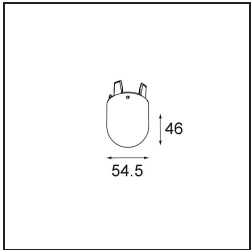

Date
Customer
Project
Type

*Placebo Suspended Down 60 1x LED 2700K 1-10V DI Black Brushed Anodised*

**Specifications**

Material	12621181
Light Source Type	LED
LED Type	PLACEBO - TCI LED 12x 3030
LED technology	LED PCB
CRI	Min. 90
Colour Temperature	2700K
Lifetime	L80B20 @50,000 Hours
Lamp Included	Yes
Number of Light Sources	1
CIE flux code	24 48 74 53 72
Binning (SDCM)	3
Light Direction	Down
Input Voltage	230V
Luminaire power (W)	9.0
Electrical Class	I
IP Rating	20
Glow wire rating (°C)	960
Dimming Protocol	1-10V
Indoor/Outdoor	Indoor
Application	Ceiling
Mounting	Suspended
Adjustability	Not Applicable
Distance to Lighted Object (m)	0,1
Primary Colour & Primary Finish	Black, Brushed Anodised
Gross weight (g)	790.0
Luminous flux per lamp (lm)	608
Efficacy (lm/W)	67
Glare rating	18
Remark	<ul style="list-style-type: none"> <li>• Glass ball or tube not included</li> <li>• Longer suspension cable on request (standard length is 2 meter)</li> <li>• Lumen output depends on choice of glass accessory</li> </ul>

**TM30 & CRI diagram**

**Light distribution & beam diagram**

Diagrams

*Optical Accessories*

12624038 Glass Tube Down 46 Placebo White Matt

12624238 Glass Tube Down 130 Placebo White Matt

12626038 Glass Ball Down 90 Placebo White Matt