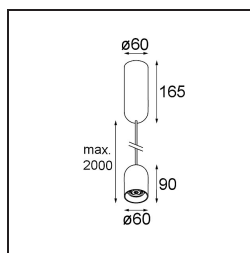

Date
Customer
Project
Type

*Placebo Suspended Down 60 1x LED 2700K 1-10V DI Black Brushed Anodised*

**Specifications**

Material	12621181
Light Source Type	LED
LED Type	PLACEBO - TCI LED 12x 3030
LED technology	LED PCB
CRI	Min. 90
Colour Temperature	2700K
Lifetime	L80B20 @50,000 Hours
Lamp Included	Yes
Number of Light Sources	1
CIE flux code	24 48 74 53 72
Binning (SDCM)	3
Light Direction	Down
Input Voltage	230V
Luminaire power (W)	9.0
Electrical Class	I
IP Rating	20
Glow wire rating (°C)	960
Dimming Protocol	1-10V
Indoor/Outdoor	Indoor
Application	Ceiling
Mounting	Suspended
Adjustability	Not Applicable
Distance to Lighted Object (m)	0,1
Primary Colour & Primary Finish	Black, Brushed Anodised
Gross weight (g)	790.0
Luminous flux per lamp (lm)	608
Efficacy (lm/W)	67
Glare rating	18
Remark	<ul style="list-style-type: none"> <li>• Glass ball or tube not included</li> <li>• Longer suspension cable on request (standard length is 2 meter)</li> <li>• Lumen output depends on choice of glass accessory</li> </ul>

**TM30 & CRI diagram**

**Light distribution & beam diagram**

Diagrams

*Optical Accessories*

12624038 Glass Tube Down 46 Placebo White Matt

12624238 Glass Tube Down 130 Placebo White Matt

12626038 Glass Ball Down 90 Placebo White Matt