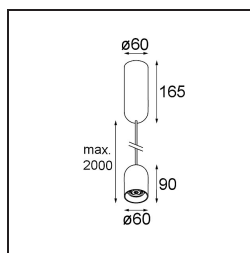

Date
Customer
Project
Type

*Placebo Suspended Down 60 1x LED 2700K 1-10V DI White Structure*

**Specifications**

Material	12621109
Light Source Type	LED
LED Type	PLACEBO - TCI LED 12x 3030
LED technology	LED PCB
CRI	Min. 90
Colour Temperature	2700K
Lifetime	L80B20 @50,000 Hours
Lamp Included	Yes
Number of Light Sources	1
CIE flux code	24 48 74 53 72
Binning (SDCM)	3
Light Direction	Down
Input Voltage	230V
Luminaire power (W)	9.0
Electrical Class	I
IP Rating	20
Glow wire rating (°C)	960
Dimming Protocol	1-10V
Indoor/Outdoor	Indoor
Application	Ceiling
Mounting	Suspended
Adjustability	Not Applicable
Distance to Lighted Object (m)	0,1
Primary Colour & Primary Finish	White, Structure
Gross weight (g)	790.0
Luminous flux per lamp (lm)	608
Efficacy (lm/W)	67
Glare rating	18
Remark	<ul style="list-style-type: none"> <li>• Glass ball or tube not included</li> <li>• Longer suspension cable on request (standard length is 2 meter)</li> <li>• Lumen output depends on choice of glass accessory</li> </ul>

**TM30 & CRI diagram**

**Light distribution & beam diagram**

*Optical Accessories*

12624038 Glass Tube Down 46 Placebo White Matt

12624238 Glass Tube Down 130 Placebo White Matt

12626038 Glass Ball Down 90 Placebo White Matt