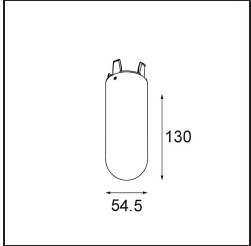

Date
Customer
Project
Type

*Placebo Suspended Down 60 1x LED 2700K 1-10V DI White Structure*

**Specifications**

Material	12621109
Light Source Type	LED
LED Type	PLACEBO - TCI LED 12x 3030
LED technology	LED PCB
CRI	Min. 90
Colour Temperature	2700K
Lifetime	L80B20 @50,000 Hours
Lamp Included	Yes
Number of Light Sources	1
CIE flux code	24 48 74 53 72
Binning (SDCM)	3
Light Direction	Down
Input Voltage	230V
Luminaire power (W)	9.0
Electrical Class	I
IP Rating	20
Glow wire rating (°C)	960
Dimming Protocol	1-10V
Indoor/Outdoor	Indoor
Application	Ceiling
Mounting	Suspended
Adjustability	Not Applicable
Distance to Lighted Object (m)	0,1
Primary Colour & Primary Finish	White, Structure
Gross weight (g)	790.0
Luminous flux per lamp (lm)	608
Efficacy (lm/W)	67
Glare rating	18
Remark	<ul style="list-style-type: none"> <li>• Glass ball or tube not included</li> <li>• Longer suspension cable on request (standard length is 2 meter)</li> <li>• Lumen output depends on choice of glass accessory</li> </ul>

**TM30 & CRI diagram**

**Light distribution & beam diagram**

*Optical Accessories*

12624038 Glass Tube Down 46 Placebo White Matt

12624238 Glass Tube Down 130 Placebo White Matt

12626038 Glass Ball Down 90 Placebo White Matt