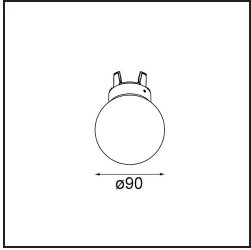

Date
Customer
Project
Type

Placebo Suspended Down 60 1x LED 2700K Trailing Edge DI Silver Bronze Brushed Anodised

Specifications

Material	12621084
Light Source Type	LED
LED Type	PLACEBO - TCI LED 12x 3030
LED technology	LED PCB
CRI	Min. 90
Colour Temperature	2700K
Lifetime	L80B20 @50,000 Hours
Lamp Included	Yes
Number of Light Sources	1
CIE flux code	24 48 74 53 72
Binning (SDCM)	3
Light Direction	Down
Input Voltage	230V
Luminaire power (W)	9.0
Electrical Class	I
IP Rating	20
Glow wire rating (°C)	960
Dimming Protocol	Trailing Edge
Indoor/Outdoor	Indoor
Application	Ceiling
Mounting	Suspended
Adjustability	Not Applicable
Distance to Lighted Object (m)	0,1
Primary Colour & Primary Finish	Silver Bronze, Brushed Anodised
Gross weight (g)	790.0
Luminous flux per lamp (lm)	608
Efficacy (lm/W)	67
Glare rating	18
Remark	<ul style="list-style-type: none"> • Glass ball or tube not included • Longer suspension cable on request (standard length is 2 meter) • Lumen output depends on choice of glass accessory

TM30 & CRI diagram

Light distribution & beam diagram

Optical Accessories

12624038 Glass Tube Down 46 Placebo White Matt

12624238 Glass Tube Down 130 Placebo White Matt

12626038 Glass Ball Down 90 Placebo White Matt