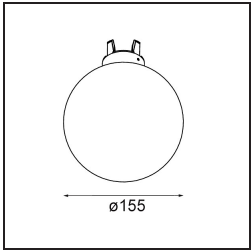

TM30 & CRI diagram

Light distribution & beam diagram

Optical Accessories

12624038 Glass Tube Down 46 Placebo White Matt

12624238 Glass Tube Down 130 Placebo White Matt

12626038 Glass Ball Down 90 Placebo White Matt