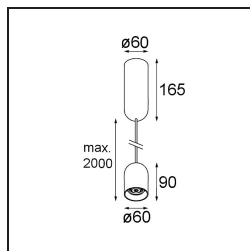

Date
Customer
Project
Type

Placebo Suspended Down 60 1x LED 2700K Trailing Edge DI Silver Bronze Brushed Anodised

Specifications

Material	12621084
Light Source Type	LED
LED Type	PLACEBO - TCI LED 12x 3030
LED technology	LED PCB
CRI	Min. 90
Colour Temperature	2700K
Lifetime	L80B20 @50,000 Hours
Lamp Included	Yes
Number of Light Sources	1
CIE flux code	24 48 74 53 72
Binning (SDCM)	3
Light Direction	Down
Input Voltage	230V
Luminaire power (W)	9.0
Electrical Class	I
IP Rating	20
Glow wire rating (°C)	960
Dimming Protocol	Trailing Edge
Indoor/Outdoor	Indoor
Application	Ceiling
Mounting	Suspended
Adjustability	Not Applicable
Distance to Lighted Object (m)	0,1
Primary Colour & Primary Finish	Silver Bronze, Brushed Anodised
Gross weight (g)	790.0
Luminous flux per lamp (lm)	608
Efficacy (lm/W)	67
Glare rating	18
Remark	<ul style="list-style-type: none"> • Glass ball or tube not included • Longer suspension cable on request (standard length is 2 meter) • Lumen output depends on choice of glass accessory

TM30 & CRI diagram

Light distribution & beam diagram

Optical Accessories

12624038 Glass Tube Down 46 Placebo White Matt

12624238 Glass Tube Down 130 Placebo White Matt

12626038 Glass Ball Down 90 Placebo White Matt