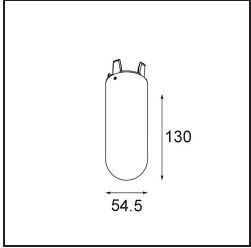

Date
Customer
Project
Type

Placebo Suspended Down 60 1x LED 2700K Trailing Edge DI Silver Bronze Brushed Anodised

Specifications

Material	12621084
Light Source Type	LED
LED Type	PLACEBO - TCI LED 12x 3030
LED technology	LED PCB
CRI	Min. 90
Colour Temperature	2700K
Lifetime	L80B20 @50,000 Hours
Lamp Included	Yes
Number of Light Sources	1
CIE flux code	24 48 74 53 72
Binning (SDCM)	3
Light Direction	Down
Input Voltage	230V
Luminaire power (W)	9.0
Electrical Class	I
IP Rating	20
Glow wire rating (°C)	960
Dimming Protocol	Trailing Edge
Indoor/Outdoor	Indoor
Application	Ceiling
Mounting	Suspended
Adjustability	Not Applicable
Distance to Lighted Object (m)	0,1
Primary Colour & Primary Finish	Silver Bronze, Brushed Anodised
Gross weight (g)	790.0
Luminous flux per lamp (lm)	608
Efficacy (lm/W)	67
Glare rating	18
Remark	<ul style="list-style-type: none"> • Glass ball or tube not included • Longer suspension cable on request (standard length is 2 meter) • Lumen output depends on choice of glass accessory

TM30 & CRI diagram

Light distribution & beam diagram

Optical Accessories

12624038 Glass Tube Down 46 Placebo White Matt

12624238 Glass Tube Down 130 Placebo White Matt

12626038 Glass Ball Down 90 Placebo White Matt