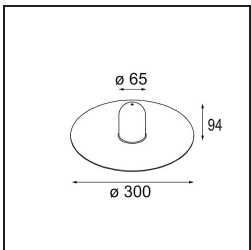

Decorative Accessories

12627017 Shade Sombrero Placebo Champagne Brushed

12627018 Shade Sombrero Placebo Bronze Brushed