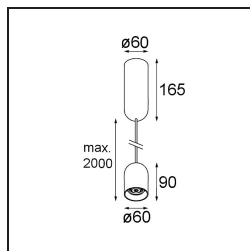

Date
Customer
Project
Type

Placebo Suspended Down 60 1x LED 2700K Trailing Edge DI Bronze Brushed Anodised

Specifications

Material	12621082
Light Source Type	LED
LED Type	PLACEBO - TCI LED 12x 3030
LED technology	LED PCB
CRI	Min. 90
Colour Temperature	2700K
Lifetime	L80B20 @50,000 Hours
Lamp Included	Yes
Number of Light Sources	1
CIE flux code	24 48 74 53 72
Binning (SDCM)	3
Light Direction	Down
Input Voltage	230V
Luminaire power (W)	9.0
Electrical Class	I
IP Rating	20
Glow wire rating (°C)	960
Dimming Protocol	Trailing Edge
Indoor/Outdoor	Indoor
Application	Ceiling
Mounting	Suspended
Adjustability	Not Applicable
Distance to Lighted Object (m)	0,1
Primary Colour & Primary Finish	Bronze, Brushed Anodised
Gross weight (g)	790.0
Luminous flux per lamp (lm)	608
Efficacy (lm/W)	67
Glare rating	18
Remark	<ul style="list-style-type: none"> • Glass ball or tube not included • Longer suspension cable on request (standard length is 2 meter) • Lumen output depends on choice of glass accessory

TM30 & CRI diagram

Light distribution & beam diagram

Optical Accessories

12624038 Glass Tube Down 46 Placebo White Matt

12624238 Glass Tube Down 130 Placebo White Matt

12626038 Glass Ball Down 90 Placebo White Matt