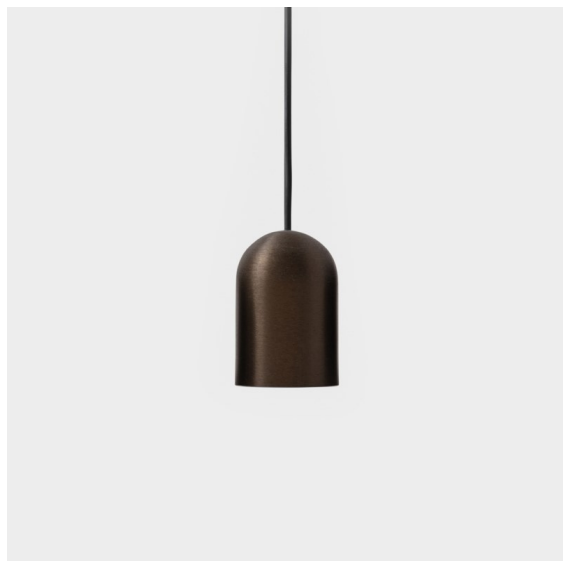

Date
Customer
Project
Type

Placebo Suspended Down 60 1x LED 2700K Trailing Edge DI Bronze Brushed Anodised

Specifications

Material	12621082
Light Source Type	LED
LED Type	PLACEBO - TCI LED 12x 3030
LED technology	LED PCB
CRI	Min. 90
Colour Temperature	2700K
Lifetime	L80B20 @50,000 Hours
Lamp Included	Yes
Number of Light Sources	1
CIE flux code	24 48 74 53 72
Binning (SDCM)	3
Light Direction	Down
Input Voltage	230V
Luminaire power (W)	9.0
Electrical Class	I
IP Rating	20
Glow wire rating (°C)	960
Dimming Protocol	Trailing Edge
Indoor/Outdoor	Indoor
Application	Ceiling
Mounting	Suspended
Adjustability	Not Applicable
Distance to Lighted Object (m)	0,1
Primary Colour & Primary Finish	Bronze, Brushed Anodised
Gross weight (g)	790.0
Luminous flux per lamp (lm)	608
Efficacy (lm/W)	67
Glare rating	18
Remark	<ul style="list-style-type: none"> • Glass ball or tube not included • Longer suspension cable on request (standard length is 2 meter) • Lumen output depends on choice of glass accessory

Placebo is a paradigm of playful choices of up and down light. You will soon discover the many options it comes with, giving you even more choices. Different shapes, sizes and shades designed for you, and then add all the colour combinations. All playful instruments to turn your creative vision into lovely rhythms of pure forms and light.

TM30 & CRI diagram

Light distribution & beam diagram

Optical Accessories

12624038 Glass Tube Down 46 Placebo White Matt

12624238 Glass Tube Down 130 Placebo White Matt

12626038 Glass Ball Down 90 Placebo White Matt

12626238 Glass Ball Down 155 Placebo White Matt

Decorative Accessories

- 12627017 Shade Sombrero Placebo Champagne Brushed
- 12627018 Shade Sombrero Placebo Bronze Brushed
- 12627038 Shade Sombrero Placebo Grey White Matt
- 12627083 Shade Sombrero Placebo Black Matt