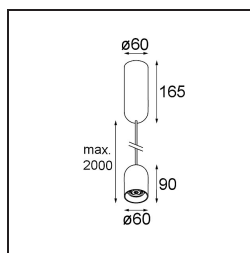

Date
Customer
Project
Type

*Placebo Suspended Down 60 1x LED 2700K Trailing Edge DI Champagne Brushed Anodised*

**Specifications**

Material	12621041
Light Source Type	LED
LED Type	PLACEBO - TCI LED 12x 3030
LED technology	LED PCB
CRI	Min. 90
Colour Temperature	2700K
Lifetime	L80B20 @50,000 Hours
Lamp Included	Yes
Number of Light Sources	1
CIE flux code	24 48 74 53 72
Binning (SDCM)	3
Light Direction	Down
Input Voltage	230V
Luminaire power (W)	9.0
Electrical Class	I
IP Rating	20
Glow wire rating (°C)	960
Dimming Protocol	Trailing Edge
Indoor/Outdoor	Indoor
Application	Ceiling
Mounting	Suspended
Adjustability	Not Applicable
Distance to Lighted Object (m)	0,1
Primary Colour & Primary Finish	Champagne, Brushed Anodised
Gross weight (g)	790.0
Luminous flux per lamp (lm)	608
Efficacy (lm/W)	67
Glare rating	18
Remark	<ul style="list-style-type: none"> <li>• Glass ball or tube not included</li> <li>• Longer suspension cable on request (standard length is 2 meter)</li> <li>• Lumen output depends on choice of glass accessory</li> </ul>

**TM30 & CRI diagram**

**Light distribution & beam diagram**

*Optical Accessories*

12624038 Glass Tube Down 46 Placebo White Matt

12624238 Glass Tube Down 130 Placebo White Matt

12626038 Glass Ball Down 90 Placebo White Matt