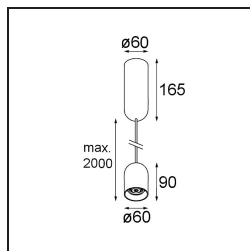

Date
Customer
Project
Type

Placebo Suspended Down 60 1x LED 2700K Trailing Edge DI Black Structure

Specifications

Material	12621032
Light Source Type	LED
LED Type	PLACEBO - TCI LED 12x 3030
LED technology	LED PCB
CRI	Min. 90
Colour Temperature	2700K
Lifetime	L80B20 @50,000 Hours
Lamp Included	Yes
Number of Light Sources	1
CIE flux code	24 48 74 53 72
Binning (SDCM)	3
Light Direction	Down
Input Voltage	230V
Luminaire power (W)	9.0
Electrical Class	I
IP Rating	20
Glow wire rating (°C)	960
Dimming Protocol	Trailing Edge
Indoor/Outdoor	Indoor
Application	Ceiling
Mounting	Suspended
Adjustability	Not Applicable
Distance to Lighted Object (m)	0,1
Primary Colour & Primary Finish	Black, Structure
Gross weight (g)	790.0
Luminous flux per lamp (lm)	608
Efficacy (lm/W)	67
Glare rating	18
Remark	<ul style="list-style-type: none"> • Glass ball or tube not included • Longer suspension cable on request (standard length is 2 meter) • Lumen output depends on choice of glass accessory

TM30 & CRI diagram

Light distribution & beam diagram

Diagrams

Optical Accessories

12624038 Glass Tube Down 46 Placebo White Matt

12624238 Glass Tube Down 130 Placebo White Matt

12626038 Glass Ball Down 90 Placebo White Matt