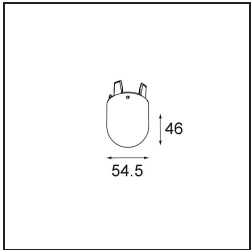

Date
Customer
Project
Type

Placebo Suspended Down 60 1x LED 2700K Trailing Edge DI Black Structure

Specifications

Material	12621032
Light Source Type	LED
LED Type	PLACEBO - TCI LED 12x 3030
LED technology	LED PCB
CRI	Min. 90
Colour Temperature	2700K
Lifetime	L80B20 @50,000 Hours
Lamp Included	Yes
Number of Light Sources	1
CIE flux code	24 48 74 53 72
Binning (SDCM)	3
Light Direction	Down
Input Voltage	230V
Luminaire power (W)	9.0
Electrical Class	I
IP Rating	20
Glow wire rating (°C)	960
Dimming Protocol	Trailing Edge
Indoor/Outdoor	Indoor
Application	Ceiling
Mounting	Suspended
Adjustability	Not Applicable
Distance to Lighted Object (m)	0,1
Primary Colour & Primary Finish	Black, Structure
Gross weight (g)	790.0
Luminous flux per lamp (lm)	608
Efficacy (lm/W)	67
Glare rating	18
Remark	<ul style="list-style-type: none"> • Glass ball or tube not included • Longer suspension cable on request (standard length is 2 meter) • Lumen output depends on choice of glass accessory

TM30 & CRI diagram

Light distribution & beam diagram

Diagrams

Optical Accessories

12624038 Glass Tube Down 46 Placebo White Matt

12624238 Glass Tube Down 130 Placebo White Matt

12626038 Glass Ball Down 90 Placebo White Matt