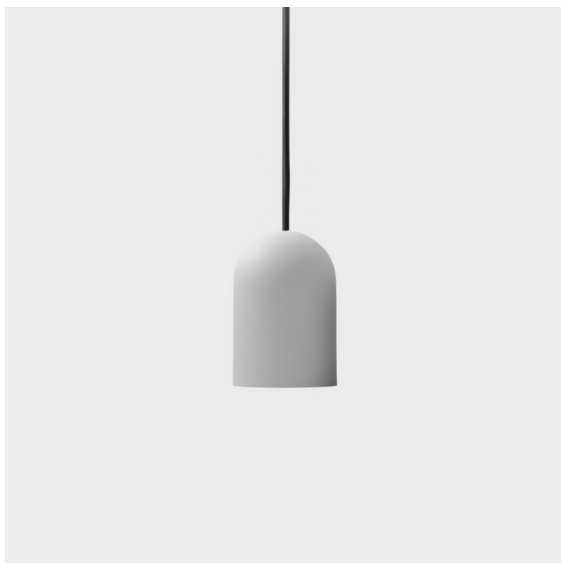

Date
Customer
Project
Type

Placebo Suspended Down 60 1x LED 2700K Trailing Edge DI White Structure

Specifications

Material	12621009
Light Source Type	LED
LED Type	PLACEBO - TCI LED 12x 3030
LED technology	LED PCB
CRI	Min. 90
Colour Temperature	2700K
Lifetime	L80B20 @50,000 Hours
Lamp Included	Yes
Number of Light Sources	1
CIE flux code	24 48 74 53 72
Binning (SDCM)	3
Light Direction	Down
Input Voltage	230V
Luminaire power (W)	9.0
Electrical Class	I
IP Rating	20
Glow wire rating (°C)	960
Dimming Protocol	Trailing Edge
Indoor/Outdoor	Indoor
Application	Ceiling
Mounting	Suspended
Adjustability	Not Applicable
Distance to Lighted Object (m)	0,1
Primary Colour & Primary Finish	White, Structure
Gross weight (g)	790.0
Luminous flux per lamp (lm)	608
Efficacy (lm/W)	67
Glare rating	18
Remark	<ul style="list-style-type: none"> • Glass ball or tube not included • Longer suspension cable on request (standard length is 2 meter) • Lumen output depends on choice of glass accessory

Placebo is a paradigm of playful choices of up and down light. You will soon discover the many options it comes with, giving you even more choices. Different shapes, sizes and shades designed for you, and then add all the colour combinations. All playful instruments to turn your creative vision into lovely rhythms of pure forms and light.

TM30 & CRI diagram

Light distribution & beam diagram

Optical Accessories

12624038 Glass Tube Down 46 Placebo White Matt

12624238 Glass Tube Down 130 Placebo White Matt

12626038 Glass Ball Down 90 Placebo White Matt

12626238 Glass Ball Down 155 Placebo White Matt

Decorative Accessories

12627017 Shade Sombrero Placebo Champagne Brushed

12627018 Shade Sombrero Placebo Bronze Brushed

12627038 Shade Sombrero Placebo Grey White Matt