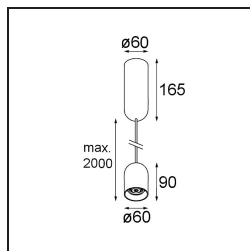

Date
Customer
Project
Type

Placebo Suspended Down 60 1x LED 2700K Trailing Edge DI White Structure

Specifications

Material	12621009
Light Source Type	LED
LED Type	PLACEBO - TCI LED 12x 3030
LED technology	LED PCB
CRI	Min. 90
Colour Temperature	2700K
Lifetime	L80B20 @50,000 Hours
Lamp Included	Yes
Number of Light Sources	1
CIE flux code	24 48 74 53 72
Binning (SDCM)	3
Light Direction	Down
Input Voltage	230V
Luminaire power (W)	9.0
Electrical Class	I
IP Rating	20
Glow wire rating (°C)	960
Dimming Protocol	Trailing Edge
Indoor/Outdoor	Indoor
Application	Ceiling
Mounting	Suspended
Adjustability	Not Applicable
Distance to Lighted Object (m)	0,1
Primary Colour & Primary Finish	White, Structure
Gross weight (g)	790.0
Luminous flux per lamp (lm)	608
Efficacy (lm/W)	67
Glare rating	18
Remark	<ul style="list-style-type: none"> • Glass ball or tube not included • Longer suspension cable on request (standard length is 2 meter) • Lumen output depends on choice of glass accessory

TM30 & CRI diagram

Light distribution & beam diagram

Optical Accessories

12624038 Glass Tube Down 46 Placebo White Matt

12624238 Glass Tube Down 130 Placebo White Matt

12626038 Glass Ball Down 90 Placebo White Matt