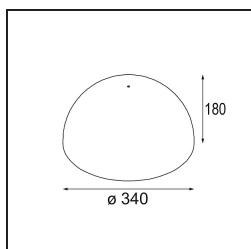

Decoratieve Accessoires

- 12628017 Shade Beanie Placebo Champagne Brushed
- 12628018 Shade Beanie Placebo Bronze Brushed
- 12628038 Shade Beanie Placebo Grey White Matt
- 12628083 Shade Beanie Placebo Black Matt