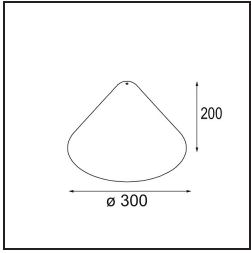

12628038 Shade Beanie Placebo Grey White Matt

12628083 Shade Beanie Placebo Black Matt

- **12629017** Shade Douli Placebo Champagne Brushed
- **12629018** Shade Douli Placebo Bronze Brushed
- **12629038** Shade Douli Placebo Grey White Matt
- **12629083** Shade Douli Placebo Black Matt

Choose a required accessory