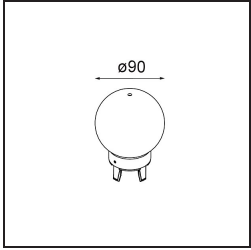

### Specifications

Material	12620684
Light Source Type	LED
LED Type	PLACEBO - TCI LED WARMDIM
LED technology	LED PCB
CRI	Min. 90
Colour Temperature	1800-3000K (Warm Dim)
Lifetime	L80B20 @50,000 Hours
Lamp Included	Yes
Number of Light Sources	1
CIE flux code	25 44 71 45 58
Binning (SDCM)	3
Light Direction	Up
Input Voltage	230V
Luminaire power (W)	9.0
Electrical Class	I
IP Rating	20
Glow wire rating (°C)	960
Dimming Protocol	Trailing Edge
Indoor/Outdoor	Indoor
Application	Ceiling
Mounting	Suspended
Adjustability	Not Applicable
Distance to Lighted Object (m)	0,1
Primary Colour & Primary Finish	Silver Bronze, Brushed Anodised
Gross weight (g)	790.0
Luminous flux per lamp (lm)	365
Efficacy (lm/W)	41
Glare rating	16
Remark	<ul style="list-style-type: none"> <li>• Glass ball or tube not included</li> <li>• Longer suspension cable on request (standard length is 2 meter)</li> <li>• Lumen output depends on choice of glass accessory</li> </ul>

**TM30 & CRI diagram**

**Light distribution & beam diagram**

**Optical Accessories**

12623038 Glass Tube Up 46 Placebo White Matt

12623238 Glass Tube Up 130 Placebo White Matt

12625038 Glass Ball Up 90 Placebo White Matt