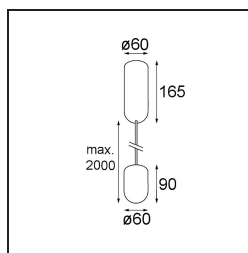

### Specifications

Material	12620684
Light Source Type	LED
LED Type	PLACEBO - TCI LED WARMDIM
LED technology	LED PCB
CRI	Min. 90
Colour Temperature	1800-3000K (Warm Dim)
Lifetime	L80B20 @50,000 Hours
Lamp Included	Yes
Number of Light Sources	1
CIE flux code	25 44 71 45 58
Binning (SDCM)	3
Light Direction	Up
Input Voltage	230V
Luminaire power (W)	9.0
Electrical Class	I
IP Rating	20
Glow wire rating (°C)	960
Dimming Protocol	Trailing Edge
Indoor/Outdoor	Indoor
Application	Ceiling
Mounting	Suspended
Adjustability	Not Applicable
Distance to Lighted Object (m)	0,1
Primary Colour & Primary Finish	Silver Bronze, Brushed Anodised
Gross weight (g)	790.0
Luminous flux per lamp (lm)	365
Efficacy (lm/W)	41
Glare rating	16
Remark	<ul style="list-style-type: none"> <li>• Glass ball or tube not included</li> <li>• Longer suspension cable on request (standard length is 2 meter)</li> <li>• Lumen output depends on choice of glass accessory</li> </ul>