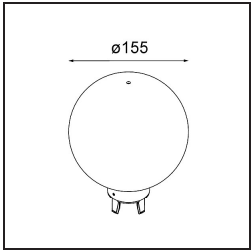

**TM30 & CRI diagram**

**Light distribution & beam diagram**

**Optical Accessories**

12623038 Glass Tube Up 46 Placebo White Matt

12623238 Glass Tube Up 130 Placebo White Matt

12625038 Glass Ball Up 90 Placebo White Matt