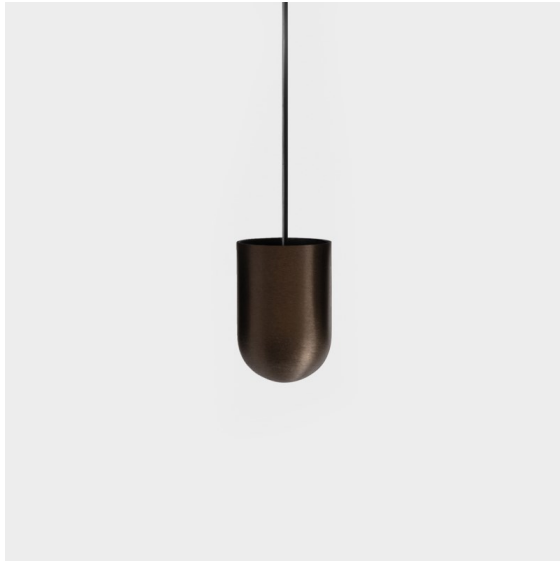

Date
Customer
Project
Type

*Placebo Suspended Up 60 1x LED 1800-3000K WD Trailing Edge DI Bronze Brushed Anodised*

**Specifications**

Material	12620682
Light Source Type	LED
LED Type	PLACEBO - TCI LED WARMDIM
LED technology	LED PCB
CRI	Min. 90
Colour Temperature	1800-3000K (Warm Dim)
Lifetime	L80B20 @50,000 Hours
Lamp Included	Yes
Number of Light Sources	1
CIE flux code	25 44 71 45 58
Binning (SDCM)	3
Light Direction	Up
Input Voltage	230V
Luminaire power (W)	9.0
Electrical Class	I
IP Rating	20
Glow wire rating (°C)	960
Dimming Protocol	Trailing Edge
Indoor/Outdoor	Indoor
Application	Ceiling
Mounting	Suspended
Adjustability	Not Applicable
Distance to Lighted Object (m)	0,1
Primary Colour & Primary Finish	Bronze, Brushed Anodised
Gross weight (g)	790.0
Luminous flux per lamp (lm)	365
Efficacy (lm/W)	41
Glare rating	16
Remark	<ul style="list-style-type: none"> <li>• Glass ball or tube not included</li> <li>• Longer suspension cable on request (standard length is 2 meter)</li> <li>• Lumen output depends on choice of glass accessory</li> </ul>

Placebo is a paradigm of playful choices of up and down light. You will soon discover the many options it comes with, giving you even more choices. Different shapes, sizes and shades designed for you, and then add all the colour combinations. All playful instruments to turn your creative vision into lovely rhythms of pure forms and light.

**TM30 & CRI diagram**

**Light distribution & beam diagram**

**Optical Accessories**

12623038 Glass Tube Up 46 Placebo White Matt

12623238 Glass Tube Up 130 Placebo White Matt

12625038 Glass Ball Up 90 Placebo White Matt

12625238 Glass Ball Up 155 Placebo White Matt

**Decorative Accessories**

- 12628017 Shade Beanie Placebo Champagne Brushed
- 12628018 Shade Beanie Placebo Bronze Brushed
- 12628038 Shade Beanie Placebo Grey White Matt
- 12628083 Shade Beanie Placebo Black Matt