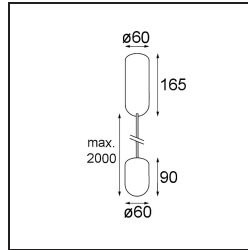

Date
Customer
Project
Type

*Placebo Suspended Up 60 1x LED 1800-3000K WD Trailing Edge DI Bronze Brushed Anodised*

**Specifications**

Material	12620682
Light Source Type	LED
LED Type	PLACEBO - TCI LED WARMDIM
LED technology	LED PCB
CRI	Min. 90
Colour Temperature	1800-3000K (Warm Dim)
Lifetime	L80B20 @50,000 Hours
Lamp Included	Yes
Number of Light Sources	1
CIE flux code	25 44 71 45 58
Binning (SDCM)	3
Light Direction	Up
Input Voltage	230V
Luminaire power (W)	9.0
Electrical Class	I
IP Rating	20
Glow wire rating (°C)	960
Dimming Protocol	Trailing Edge
Indoor/Outdoor	Indoor
Application	Ceiling
Mounting	Suspended
Adjustability	Not Applicable
Distance to Lighted Object (m)	0,1
Primary Colour & Primary Finish	Bronze, Brushed Anodised
Gross weight (g)	790.0
Luminous flux per lamp (lm)	365
Efficacy (lm/W)	41
Glare rating	16
Remark	<ul style="list-style-type: none"> <li>• Glass ball or tube not included</li> <li>• Longer suspension cable on request (standard length is 2 meter)</li> <li>• Lumen output depends on choice of glass accessory</li> </ul>

**TM30 & CRI diagram**

**Light distribution & beam diagram**

**Optical Accessories**

12623038 Glass Tube Up 46 Placebo White Matt

12623238 Glass Tube Up 130 Placebo White Matt

12625038 Glass Ball Up 90 Placebo White Matt