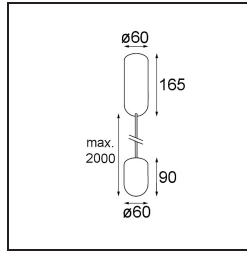

Date
Customer
Project
Type

*Placebo Suspended Up 60 1x LED 1800-3000K WD Trailing Edge DI Bronze Brushed Anodised*

**Specifications**

Material	12620682
Light Source Type	LED
LED Type	PLACEBO - TCI LED WARMDIM
LED technology	LED PCB
CRI	Min. 90
Colour Temperature	1800-3000K (Warm Dim)
Lifetime	L80B20 @50,000 Hours
Lamp Included	Yes
Number of Light Sources	1
CIE flux code	25 44 71 45 58
Binning (SDCM)	3
Light Direction	Up
Input Voltage	230V
Luminaire power (W)	9.0
Electrical Class	I
IP Rating	20
Glow wire rating (°C)	960
Dimming Protocol	Trailing Edge
Indoor/Outdoor	Indoor
Application	Ceiling
Mounting	Suspended
Adjustability	Not Applicable
Distance to Lighted Object (m)	0,1
Primary Colour & Primary Finish	Bronze, Brushed Anodised
Gross weight (g)	790.0
Luminous flux per lamp (lm)	365
Efficacy (lm/W)	41
Glare rating	16
Remark	<ul style="list-style-type: none"> <li>• Glass ball or tube not included</li> <li>• Longer suspension cable on request (standard length is 2 meter)</li> <li>• Lumen output depends on choice of glass accessory</li> </ul>

**TM30 & CRI diagram**

**Light distribution & beam diagram**

**Optical Accessories**

12623038 Glass Tube Up 46 Placebo White Matt

12623238 Glass Tube Up 130 Placebo White Matt

12625038 Glass Ball Up 90 Placebo White Matt