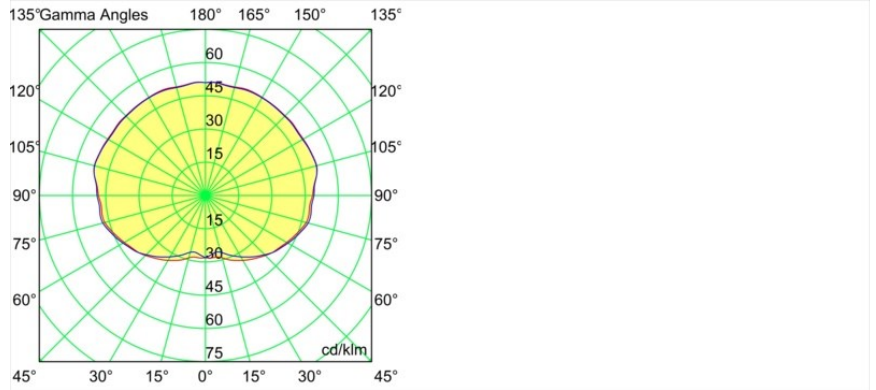

Light distribution & beam diagram