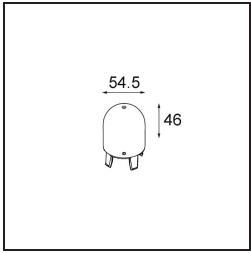

Date
Customer
Project
Type

*Placebo Suspended Up 60 1x LED 1800-3000K WD Trailing Edge DI Bronze Brushed Anodised*

**Specifications**

Material	12620682
Light Source Type	LED
LED Type	PLACEBO - TCI LED WARMDIM
LED technology	LED PCB
CRI	Min. 90
Colour Temperature	1800-3000K (Warm Dim)
Lifetime	L80B20 @50,000 Hours
Lamp Included	Yes
Number of Light Sources	1
CIE flux code	25 44 71 45 58
Binning (SDCM)	3
Light Direction	Up
Input Voltage	230V
Luminaire power (W)	9.0
Electrical Class	I
IP Rating	20
Glow wire rating (°C)	960
Dimming Protocol	Trailing Edge
Indoor/Outdoor	Indoor
Application	Ceiling
Mounting	Suspended
Adjustability	Not Applicable
Distance to Lighted Object (m)	0,1
Primary Colour & Primary Finish	Bronze, Brushed Anodised
Gross weight (g)	790.0
Luminous flux per lamp (lm)	365
Efficacy (lm/W)	41
Glare rating	16
Remark	<ul style="list-style-type: none"> <li>• Glass ball or tube not included</li> <li>• Longer suspension cable on request (standard length is 2 meter)</li> <li>• Lumen output depends on choice of glass accessory</li> </ul>

**TM30 & CRI diagram**

**Light distribution & beam diagram**

**Optical Accessories**

12623038 Glass Tube Up 46 Placebo White Matt

12623238 Glass Tube Up 130 Placebo White Matt

12625038 Glass Ball Up 90 Placebo White Matt