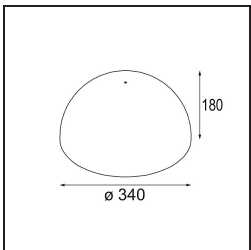

Decorative Accessories

- 12628017 Shade Beanie Placebo Champagne Brushed
- 12628018 Shade Beanie Placebo Bronze Brushed
- 12628038 Shade Beanie Placebo Grey White Matt
- 12628083 Shade Beanie Placebo Black Matt