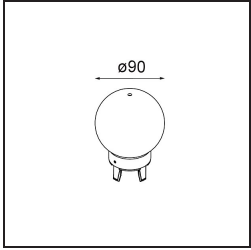

Date
Customer
Project
Type

*Placebo Suspended Up 60 1x LED 1800-3000K WD Trailing Edge DI Bronze Brushed Anodised*

**Specifications**

Material	12620682
Light Source Type	LED
LED Type	PLACEBO - TCI LED WARMDIM
LED technology	LED PCB
CRI	Min. 90
Colour Temperature	1800-3000K (Warm Dim)
Lifetime	L80B20 @50,000 Hours
Lamp Included	Yes
Number of Light Sources	1
CIE flux code	25 44 71 45 58
Binning (SDCM)	3
Light Direction	Up
Input Voltage	230V
Luminaire power (W)	9.0
Electrical Class	I
IP Rating	20
Glow wire rating (°C)	960
Dimming Protocol	Trailing Edge
Indoor/Outdoor	Indoor
Application	Ceiling
Mounting	Suspended
Adjustability	Not Applicable
Distance to Lighted Object (m)	0,1
Primary Colour & Primary Finish	Bronze, Brushed Anodised
Gross weight (g)	790.0
Luminous flux per lamp (lm)	365
Efficacy (lm/W)	41
Glare rating	16
Remark	<ul style="list-style-type: none"> <li>• Glass ball or tube not included</li> <li>• Longer suspension cable on request (standard length is 2 meter)</li> <li>• Lumen output depends on choice of glass accessory</li> </ul>

**TM30 & CRI diagram**

**Light distribution & beam diagram**

**Optical Accessories**

12623038 Glass Tube Up 46 Placebo White Matt

12623238 Glass Tube Up 130 Placebo White Matt

12625038 Glass Ball Up 90 Placebo White Matt