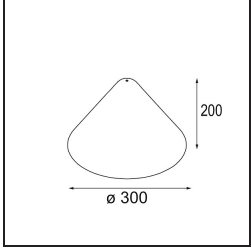

- **12629017** Shade Douli Placebo Champagne Brushed
- **12629018** Shade Douli Placebo Bronze Brushed
- **12629038** Shade Douli Placebo Grey White Matt
- **12629083** Shade Douli Placebo Black Matt

Choose a required accessory