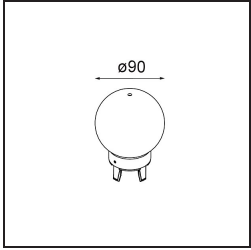

Date
Customer
Project
Type

Placebo Suspended Up 60 1x LED 1800-3000K WD Trailing Edge DI Black Brushed Anodised

Specifications

Material	12620681
Light Source Type	LED
LED Type	PLACEBO - TCI LED WARMDIM
LED technology	LED PCB
CRI	Min. 90
Colour Temperature	1800-3000K (Warm Dim)
Lifetime	L80B20 @50,000 Hours
Lamp Included	Yes
Number of Light Sources	1
CIE flux code	25 44 71 45 58
Binning (SDCM)	3
Light Direction	Up
Input Voltage	230V
Luminaire power (W)	9.0
Electrical Class	I
IP Rating	20
Glow wire rating (°C)	960
Dimming Protocol	Trailing Edge
Indoor/Outdoor	Indoor
Application	Ceiling
Mounting	Suspended
Adjustability	Not Applicable
Distance to Lighted Object (m)	0,1
Primary Colour & Primary Finish	Black, Brushed Anodised
Gross weight (g)	790.0
Luminous flux per lamp (lm)	365
Efficacy (lm/W)	41
Glare rating	16
Remark	<ul style="list-style-type: none"> • Glass ball or tube not included • Longer suspension cable on request (standard length is 2 meter) • Lumen output depends on choice of glass accessory

TM30 & CRI diagram

Light distribution & beam diagram

Optical Accessories

12623038 Glass Tube Up 46 Placebo White Matt

12623238 Glass Tube Up 130 Placebo White Matt

12625038 Glass Ball Up 90 Placebo White Matt