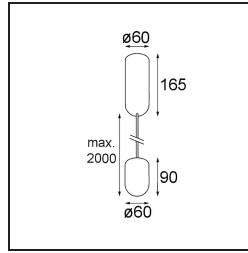

Date
Customer
Project
Type

Placebo Suspended Up 60 1x LED 1800-3000K WD Trailing Edge DI Black Brushed Anodised

Specifications

Material	12620681
Light Source Type	LED
LED Type	PLACEBO - TCI LED WARMDIM
LED technology	LED PCB
CRI	Min. 90
Colour Temperature	1800-3000K (Warm Dim)
Lifetime	L80B20 @50,000 Hours
Lamp Included	Yes
Number of Light Sources	1
CIE flux code	25 44 71 45 58
Binning (SDCM)	3
Light Direction	Up
Input Voltage	230V
Luminaire power (W)	9.0
Electrical Class	I
IP Rating	20
Glow wire rating (°C)	960
Dimming Protocol	Trailing Edge
Indoor/Outdoor	Indoor
Application	Ceiling
Mounting	Suspended
Adjustability	Not Applicable
Distance to Lighted Object (m)	0,1
Primary Colour & Primary Finish	Black, Brushed Anodised
Gross weight (g)	790.0
Luminous flux per lamp (lm)	365
Efficacy (lm/W)	41
Glare rating	16
Remark	<ul style="list-style-type: none"> • Glass ball or tube not included • Longer suspension cable on request (standard length is 2 meter) • Lumen output depends on choice of glass accessory

TM30 & CRI diagram

Light distribution & beam diagram

Optical Accessories

12623038 Glass Tube Up 46 Placebo White Matt

12623238 Glass Tube Up 130 Placebo White Matt

12625038 Glass Ball Up 90 Placebo White Matt