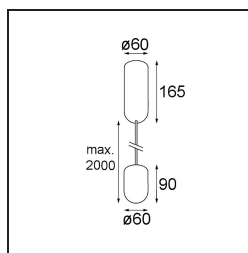

Date
Customer
Project
Type

Placebo Suspended Up 60 1x LED 1800-3000K WD Trailing Edge DI Champagne Brushed Anodised

Specifications

Material	12620641
Light Source Type	LED
LED Type	PLACEBO - TCI LED WARMDIM
LED technology	LED PCB
CRI	Min. 90
Colour Temperature	1800-3000K (Warm Dim)
Lifetime	L80B20 @50,000 Hours
Lamp Included	Yes
Number of Light Sources	1
CIE flux code	25 44 71 45 58
Binning (SDCM)	3
Light Direction	Up
Input Voltage	230V
Luminaire power (W)	9.0
Electrical Class	I
IP Rating	20
Glow wire rating (°C)	960
Dimming Protocol	Trailing Edge
Indoor/Outdoor	Indoor
Application	Ceiling
Mounting	Suspended
Adjustability	Not Applicable
Distance to Lighted Object (m)	0,1
Primary Colour & Primary Finish	Champagne, Brushed Anodised
Gross weight (g)	790.0
Luminous flux per lamp (lm)	365
Efficacy (lm/W)	41
Glare rating	16
Remark	<ul style="list-style-type: none"> • Glass ball or tube not included • Longer suspension cable on request (standard length is 2 meter) • Lumen output depends on choice of glass accessory

TM30 & CRI diagram

Light distribution & beam diagram

Optical Accessories

12623038 Glass Tube Up 46 Placebo White Matt

12623238 Glass Tube Up 130 Placebo White Matt

12625038 Glass Ball Up 90 Placebo White Matt