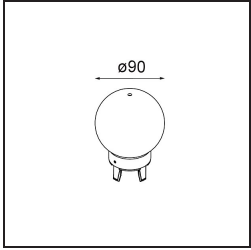

Date
Customer
Project
Type

Placebo Suspended Up 60 1x LED 1800-3000K WD Trailing Edge DI Champagne Brushed Anodised

Specifications

Material	12620641
Light Source Type	LED
LED Type	PLACEBO - TCI LED WARMDIM
LED technology	LED PCB
CRI	Min. 90
Colour Temperature	1800-3000K (Warm Dim)
Lifetime	L80B20 @50,000 Hours
Lamp Included	Yes
Number of Light Sources	1
CIE flux code	25 44 71 45 58
Binning (SDCM)	3
Light Direction	Up
Input Voltage	230V
Luminaire power (W)	9.0
Electrical Class	I
IP Rating	20
Glow wire rating (°C)	960
Dimming Protocol	Trailing Edge
Indoor/Outdoor	Indoor
Application	Ceiling
Mounting	Suspended
Adjustability	Not Applicable
Distance to Lighted Object (m)	0,1
Primary Colour & Primary Finish	Champagne, Brushed Anodised
Gross weight (g)	790.0
Luminous flux per lamp (lm)	365
Efficacy (lm/W)	41
Glare rating	16
Remark	<ul style="list-style-type: none"> • Glass ball or tube not included • Longer suspension cable on request (standard length is 2 meter) • Lumen output depends on choice of glass accessory

TM30 & CRI diagram

Light distribution & beam diagram

Optical Accessories

12623038 Glass Tube Up 46 Placebo White Matt

12623238 Glass Tube Up 130 Placebo White Matt

12625038 Glass Ball Up 90 Placebo White Matt