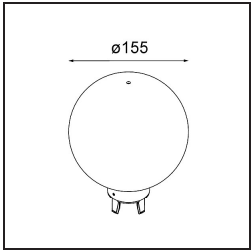

Date
Customer
Project
Type

Placebo Suspended Up 60 1x LED 1800-3000K WD Trailing Edge DI Champagne Brushed Anodised

Specifications

Material	12620641
Light Source Type	LED
LED Type	PLACEBO - TCI LED WARMDIM
LED technology	LED PCB
CRI	Min. 90
Colour Temperature	1800-3000K (Warm Dim)
Lifetime	L80B20 @50,000 Hours
Lamp Included	Yes
Number of Light Sources	1
CIE flux code	25 44 71 45 58
Binning (SDCM)	3
Light Direction	Up
Input Voltage	230V
Luminaire power (W)	9.0
Electrical Class	I
IP Rating	20
Glow wire rating (°C)	960
Dimming Protocol	Trailing Edge
Indoor/Outdoor	Indoor
Application	Ceiling
Mounting	Suspended
Adjustability	Not Applicable
Distance to Lighted Object (m)	0,1
Primary Colour & Primary Finish	Champagne, Brushed Anodised
Gross weight (g)	790.0
Luminous flux per lamp (lm)	365
Efficacy (lm/W)	41
Glare rating	16
Remark	<ul style="list-style-type: none"> • Glass ball or tube not included • Longer suspension cable on request (standard length is 2 meter) • Lumen output depends on choice of glass accessory

TM30 & CRI diagram

Light distribution & beam diagram

Optical Accessories

12623038 Glass Tube Up 46 Placebo White Matt

12623238 Glass Tube Up 130 Placebo White Matt

12625038 Glass Ball Up 90 Placebo White Matt