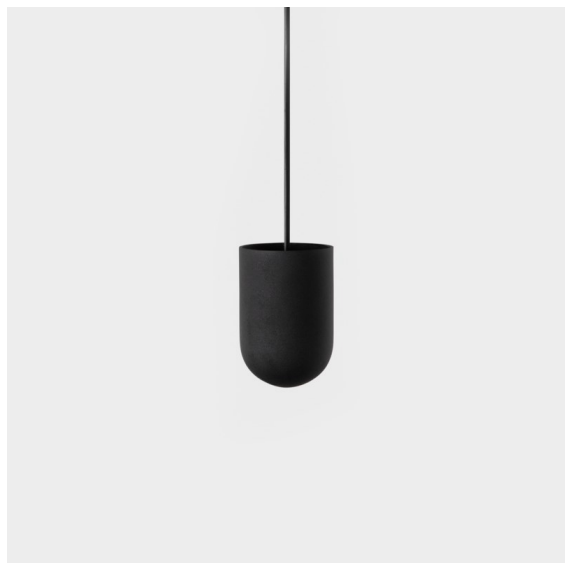

Date
Customer
Project
Type

*Placebo Suspended Up 60 1x LED 1800-3000K WD Trailing Edge DI Black Structure*

**Specifications**

Material	12620632
Light Source Type	LED
LED Type	PLACEBO - TCI LED WARMDIM
LED technology	LED PCB
CRI	Min. 90
Colour Temperature	1800-3000K (Warm Dim)
Lifetime	L80B20 @50,000 Hours
Lamp Included	Yes
Number of Light Sources	1
CIE flux code	25 44 71 45 58
Binning (SDCM)	3
Light Direction	Up
Input Voltage	230V
Luminaire power (W)	9.0
Electrical Class	I
IP Rating	20
Glow wire rating (°C)	960
Dimming Protocol	Trailing Edge
Indoor/Outdoor	Indoor
Application	Ceiling
Mounting	Suspended
Adjustability	Not Applicable
Distance to Lighted Object (m)	0,1
Primary Colour & Primary Finish	Black, Structure
Gross weight (g)	790.0
Luminous flux per lamp (lm)	365
Efficacy (lm/W)	41
Glare rating	16
Remark	<ul style="list-style-type: none"> <li>• Glass ball or tube not included</li> <li>• Longer suspension cable on request (standard length is 2 meter)</li> <li>• Lumen output depends on choice of glass accessory</li> </ul>

Placebo is a paradigm of playful choices of up and down light. You will soon discover the many options it comes with, giving you even more choices. Different shapes, sizes and shades designed for you, and then add all the colour combinations. All playful instruments to turn your creative vision into lovely rhythms of pure forms and light.

**TM30 & CRI diagram**

**Light distribution & beam diagram**

*Optical Accessories*

12623038 Glass Tube Up 46 Placebo White Matt

12623238 Glass Tube Up 130 Placebo White Matt

12625038 Glass Ball Up 90 Placebo White Matt

12625238 Glass Ball Up 155 Placebo White Matt

*Decorative Accessories*

- 12628017 Shade Beanie Placebo Champagne Brushed
- 12628018 Shade Beanie Placebo Bronze Brushed
- 12628038 Shade Beanie Placebo Grey White Matt
- 12628083 Shade Beanie Placebo Black Matt