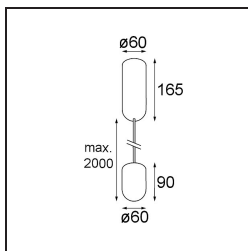

Date
Customer
Project
Type

*Placebo Suspended Up 60 1x LED 1800-3000K WD Trailing Edge DI Black Structure*

**Specifications**

Material	12620632
Light Source Type	LED
LED Type	PLACEBO - TCI LED WARMDIM
LED technology	LED PCB
CRI	Min. 90
Colour Temperature	1800-3000K (Warm Dim)
Lifetime	L80B20 @50,000 Hours
Lamp Included	Yes
Number of Light Sources	1
CIE flux code	25 44 71 45 58
Binning (SDCM)	3
Light Direction	Up
Input Voltage	230V
Luminaire power (W)	9.0
Electrical Class	I
IP Rating	20
Glow wire rating (°C)	960
Dimming Protocol	Trailing Edge
Indoor/Outdoor	Indoor
Application	Ceiling
Mounting	Suspended
Adjustability	Not Applicable
Distance to Lighted Object (m)	0,1
Primary Colour & Primary Finish	Black, Structure
Gross weight (g)	790.0
Luminous flux per lamp (lm)	365
Efficacy (lm/W)	41
Glare rating	16
Remark	<ul style="list-style-type: none"> <li>• Glass ball or tube not included</li> <li>• Longer suspension cable on request (standard length is 2 meter)</li> <li>• Lumen output depends on choice of glass accessory</li> </ul>

**TM30 & CRI diagram**

**Light distribution & beam diagram**

*Optical Accessories*

12623038 Glass Tube Up 46 Placebo White Matt

12623238 Glass Tube Up 130 Placebo White Matt

12625038 Glass Ball Up 90 Placebo White Matt