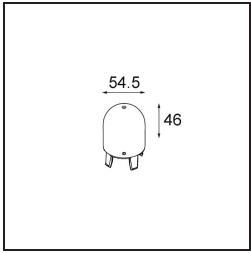

Date
Customer
Project
Type

*Placebo Suspended Up 60 1x LED 1800-3000K WD Trailing Edge DI Black Structure*

**Specifications**

Material	12620632
Light Source Type	LED
LED Type	PLACEBO - TCI LED WARMDIM
LED technology	LED PCB
CRI	Min. 90
Colour Temperature	1800-3000K (Warm Dim)
Lifetime	L80B20 @50,000 Hours
Lamp Included	Yes
Number of Light Sources	1
CIE flux code	25 44 71 45 58
Binning (SDCM)	3
Light Direction	Up
Input Voltage	230V
Luminaire power (W)	9.0
Electrical Class	I
IP Rating	20
Glow wire rating (°C)	960
Dimming Protocol	Trailing Edge
Indoor/Outdoor	Indoor
Application	Ceiling
Mounting	Suspended
Adjustability	Not Applicable
Distance to Lighted Object (m)	0,1
Primary Colour & Primary Finish	Black, Structure
Gross weight (g)	790.0
Luminous flux per lamp (lm)	365
Efficacy (lm/W)	41
Glare rating	16
Remark	<ul style="list-style-type: none"> <li>• Glass ball or tube not included</li> <li>• Longer suspension cable on request (standard length is 2 meter)</li> <li>• Lumen output depends on choice of glass accessory</li> </ul>

**TM30 & CRI diagram**

**Light distribution & beam diagram**

*Optical Accessories*

12623038 Glass Tube Up 46 Placebo White Matt

12623238 Glass Tube Up 130 Placebo White Matt

12625038 Glass Ball Up 90 Placebo White Matt