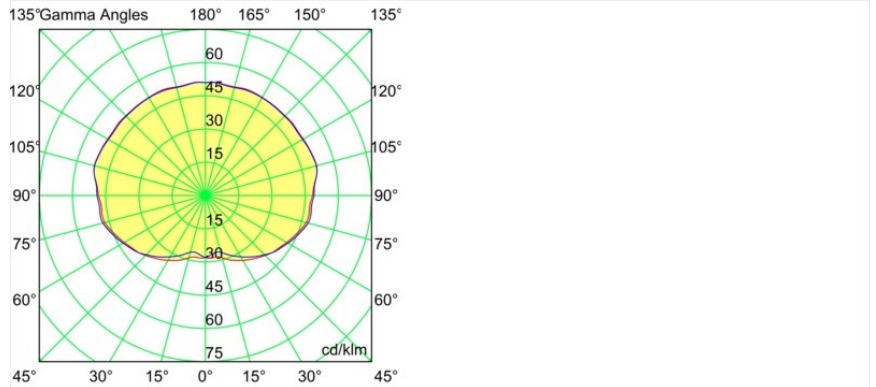

Light distribution & beam diagram