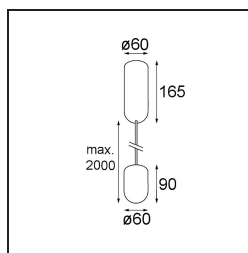

Date
Customer
Project
Type

Placebo Suspended Up 60 1x LED 1800-3000K WD Trailing Edge DI White Structure

Specifications

Material	12620609
Light Source Type	LED
LED Type	PLACEBO - TCI LED WARMDIM
LED technology	LED PCB
CRI	Min. 90
Colour Temperature	1800-3000K (Warm Dim)
Lifetime	L80B20 @50,000 Hours
Lamp Included	Yes
Number of Light Sources	1
CIE flux code	25 44 71 45 58
Binning (SDCM)	3
Light Direction	Up
Input Voltage	230V
Luminaire power (W)	9.0
Electrical Class	I
IP Rating	20
Glow wire rating (°C)	960
Dimming Protocol	Trailing Edge
Indoor/Outdoor	Indoor
Application	Ceiling
Mounting	Suspended
Adjustability	Not Applicable
Distance to Lighted Object (m)	0,1
Primary Colour & Primary Finish	White, Structure
Gross weight (g)	790.0
Luminous flux per lamp (lm)	365
Efficacy (lm/W)	41
Glare rating	16
Remark	<ul style="list-style-type: none"> • Glass ball or tube not included • Longer suspension cable on request (standard length is 2 meter) • Lumen output depends on choice of glass accessory

TM30 & CRI diagram

Light distribution & beam diagram

Optical Accessories

12623038 Glass Tube Up 46 Placebo White Matt

12623238 Glass Tube Up 130 Placebo White Matt

12625038 Glass Ball Up 90 Placebo White Matt