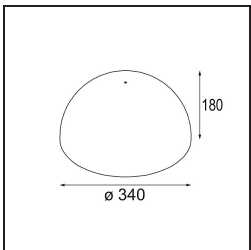

Decoratieve Accessoires

- 12628017 Shade Beanie Placebo Champagne Brushed
- 12628018 Shade Beanie Placebo Bronze Brushed
- 12628038 Shade Beanie Placebo Grey White Matt
- 12628083 Shade Beanie Placebo Black Matt