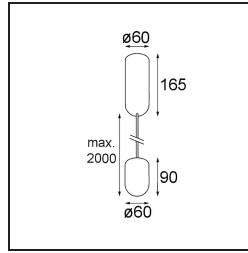

Date
Customer
Project
Type

Placebo Suspended Up 60 1x LED 3000K DALI/Push-Dim DI Silver Bronze Brushed Anodised

Specifications

Material	12620584
Light Source Type	LED
LED Type	PLACEBO - TCI LED 12x 3030
LED technology	LED PCB
CRI	Min. 90
Colour Temperature	3000K
Lifetime	L80B20 @50,000 Hours
Lamp Included	Yes
Number of Light Sources	1
CIE flux code	18 44 71 47 72
Binning (SDCM)	3
Light Direction	Up
Input Voltage	230V
Luminaire power (W)	9.0
Electrical Class	I
IP Rating	20
Glow wire rating (°C)	960
Dimming Protocol	DALI, Push-Dim
DALI Standard	DALI-2
Indoor/Outdoor	Indoor
Application	Ceiling
Mounting	Suspended
Adjustability	Not Applicable
Distance to Lighted Object (m)	0,1
Primary Colour & Primary Finish	Silver Bronze, Brushed Anodised
Gross weight (g)	790.0
Luminous flux per lamp (lm)	625
Efficacy (lm/W)	69
Glare rating	17
Remark	<ul style="list-style-type: none"> • Glass ball or tube not included • Longer suspension cable on request (standard length is 2 meter) • Lumen output depends on choice of glass accessory

TM30 & CRI diagram

Light distribution & beam diagram

Optical Accessories

12623038 Glass Tube Up 46 Placebo White Matt

12623238 Glass Tube Up 130 Placebo White Matt

12625038 Glass Ball Up 90 Placebo White Matt