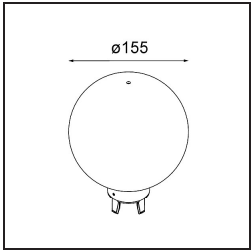

Date
Customer
Project
Type

Placebo Suspended Up 60 1x LED 3000K DALI/Push-Dim DI Silver Bronze Brushed Anodised

Specifications

Material	12620584
Light Source Type	LED
LED Type	PLACEBO - TCI LED 12x 3030
LED technology	LED PCB
CRI	Min. 90
Colour Temperature	3000K
Lifetime	L80B20 @50,000 Hours
Lamp Included	Yes
Number of Light Sources	1
CIE flux code	18 44 71 47 72
Binning (SDCM)	3
Light Direction	Up
Input Voltage	230V
Luminaire power (W)	9.0
Electrical Class	I
IP Rating	20
Glow wire rating (°C)	960
Dimming Protocol	DALI, Push-Dim
DALI Standard	DALI-2
Indoor/Outdoor	Indoor
Application	Ceiling
Mounting	Suspended
Adjustability	Not Applicable
Distance to Lighted Object (m)	0,1
Primary Colour & Primary Finish	Silver Bronze, Brushed Anodised
Gross weight (g)	790.0
Luminous flux per lamp (lm)	625
Efficacy (lm/W)	69
Glare rating	17
Remark	<ul style="list-style-type: none"> • Glass ball or tube not included • Longer suspension cable on request (standard length is 2 meter) • Lumen output depends on choice of glass accessory

TM30 & CRI diagram

Light distribution & beam diagram

Optical Accessories

12623038 Glass Tube Up 46 Placebo White Matt

12623238 Glass Tube Up 130 Placebo White Matt

12625038 Glass Ball Up 90 Placebo White Matt