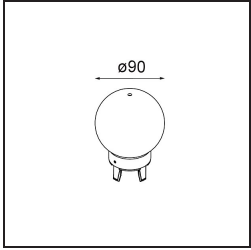

Date
Customer
Project
Type

Placebo Suspended Up 60 1x LED 3000K DALI/Push-Dim DI Silver Bronze Brushed Anodised

Specifications

Material	12620584
Light Source Type	LED
LED Type	PLACEBO - TCI LED 12x 3030
LED technology	LED PCB
CRI	Min. 90
Colour Temperature	3000K
Lifetime	L80B20 @50,000 Hours
Lamp Included	Yes
Number of Light Sources	1
CIE flux code	18 44 71 47 72
Binning (SDCM)	3
Light Direction	Up
Input Voltage	230V
Luminaire power (W)	9.0
Electrical Class	I
IP Rating	20
Glow wire rating (°C)	960
Dimming Protocol	DALI, Push-Dim
DALI Standard	DALI-2
Indoor/Outdoor	Indoor
Application	Ceiling
Mounting	Suspended
Adjustability	Not Applicable
Distance to Lighted Object (m)	0,1
Primary Colour & Primary Finish	Silver Bronze, Brushed Anodised
Gross weight (g)	790.0
Luminous flux per lamp (lm)	625
Efficacy (lm/W)	69
Glare rating	17
Remark	<ul style="list-style-type: none"> • Glass ball or tube not included • Longer suspension cable on request (standard length is 2 meter) • Lumen output depends on choice of glass accessory

TM30 & CRI diagram

Light distribution & beam diagram

Optical Accessories

12623038 Glass Tube Up 46 Placebo White Matt

12623238 Glass Tube Up 130 Placebo White Matt

12625038 Glass Ball Up 90 Placebo White Matt