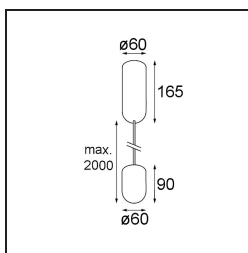

Date
Customer
Project
Type

Placebo Suspended Up 60 1x LED 3000K DALI/Push-Dim DI Silver Bronze Brushed Anodised

Specifications

Material	12620584
Light Source Type	LED
LED Type	PLACEBO - TCI LED 12x 3030
LED technology	LED PCB
CRI	Min. 90
Colour Temperature	3000K
Lifetime	L80B20 @50,000 Hours
Lamp Included	Yes
Number of Light Sources	1
CIE flux code	18 44 71 47 72
Binning (SDCM)	3
Light Direction	Up
Input Voltage	230V
Luminaire power (W)	9.0
Electrical Class	I
IP Rating	20
Glow wire rating (°C)	960
Dimming Protocol	DALI, Push-Dim
DALI Standard	DALI-2
Indoor/Outdoor	Indoor
Application	Ceiling
Mounting	Suspended
Adjustability	Not Applicable
Distance to Lighted Object (m)	0,1
Primary Colour & Primary Finish	Silver Bronze, Brushed Anodised
Gross weight (g)	790.0
Luminous flux per lamp (lm)	625
Efficacy (lm/W)	69
Glare rating	17
Remark	<ul style="list-style-type: none"> • Glass ball or tube not included • Longer suspension cable on request (standard length is 2 meter) • Lumen output depends on choice of glass accessory

TM30 & CRI diagram

Light distribution & beam diagram

Optical Accessories

12623038 Glass Tube Up 46 Placebo White Matt

12623238 Glass Tube Up 130 Placebo White Matt

12625038 Glass Ball Up 90 Placebo White Matt