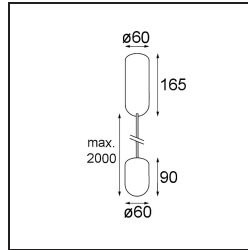

Date
Customer
Project
Type

Placebo Suspended Up 60 1x LED 3000K DALI/Push-Dim DI Bronze Brushed Anodised

Specifications

Material	12620582
Light Source Type	LED
LED Type	PLACEBO - TCI LED 12x 3030
LED technology	LED PCB
CRI	Min. 90
Colour Temperature	3000K
Lifetime	L80B20 @50,000 Hours
Lamp Included	Yes
Number of Light Sources	1
CIE flux code	18 44 71 47 72
Binning (SDCM)	3
Light Direction	Up
Input Voltage	230V
Luminaire power (W)	9.0
Electrical Class	I
IP Rating	20
Glow wire rating (°C)	960
Dimming Protocol	DALI, Push-Dim
DALI Standard	DALI-2
Indoor/Outdoor	Indoor
Application	Ceiling
Mounting	Suspended
Adjustability	Not Applicable
Distance to Lighted Object (m)	0,1
Primary Colour & Primary Finish	Bronze, Brushed Anodised
Gross weight (g)	790.0
Luminous flux per lamp (lm)	625
Efficacy (lm/W)	69
Glare rating	17
Remark	<ul style="list-style-type: none"> • Glass ball or tube not included • Longer suspension cable on request (standard length is 2 meter) • Lumen output depends on choice of glass accessory

TM30 & CRI diagram

Light distribution & beam diagram

Optical Accessories

12623038 Glass Tube Up 46 Placebo White Matt

12623238 Glass Tube Up 130 Placebo White Matt

12625038 Glass Ball Up 90 Placebo White Matt