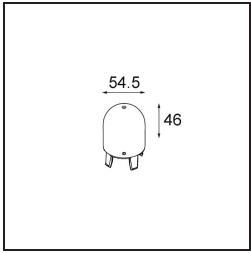

Date
Customer
Project
Type

Placebo Suspended Up 60 1x LED 3000K DALI/Push-Dim DI Black Brushed Anodised

Specifications

Material	12620581
Light Source Type	LED
LED Type	PLACEBO - TCI LED 12x 3030
LED technology	LED PCB
CRI	Min. 90
Colour Temperature	3000K
Lifetime	L80B20 @50,000 Hours
Lamp Included	Yes
Number of Light Sources	1
CIE flux code	18 44 71 47 72
Binning (SDCM)	3
Light Direction	Up
Input Voltage	230V
Luminaire power (W)	9.0
Electrical Class	I
IP Rating	20
Glow wire rating (°C)	960
Dimming Protocol	DALI, Push-Dim
DALI Standard	DALI-2
Indoor/Outdoor	Indoor
Application	Ceiling
Mounting	Suspended
Adjustability	Not Applicable
Distance to Lighted Object (m)	0,1
Primary Colour & Primary Finish	Black, Brushed Anodised
Gross weight (g)	790.0
Luminous flux per lamp (lm)	625
Efficacy (lm/W)	69
Glare rating	17
Remark	<ul style="list-style-type: none"> • Glass ball or tube not included • Longer suspension cable on request (standard length is 2 meter) • Lumen output depends on choice of glass accessory

TM30 & CRI diagram

Light distribution & beam diagram

Optical Accessories

12623038 Glass Tube Up 46 Placebo White Matt

12623238 Glass Tube Up 130 Placebo White Matt

12625038 Glass Ball Up 90 Placebo White Matt