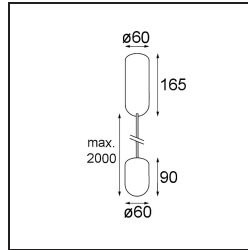

Date
Customer
Project
Type

Placebo Suspended Up 60 1x LED 3000K DALI/Push-Dim DI Black Brushed Anodised

Specifications

Material	12620581
Light Source Type	LED
LED Type	PLACEBO - TCI LED 12x 3030
LED technology	LED PCB
CRI	Min. 90
Colour Temperature	3000K
Lifetime	L80B20 @50,000 Hours
Lamp Included	Yes
Number of Light Sources	1
CIE flux code	18 44 71 47 72
Binning (SDCM)	3
Light Direction	Up
Input Voltage	230V
Luminaire power (W)	9.0
Electrical Class	I
IP Rating	20
Glow wire rating (°C)	960
Dimming Protocol	DALI, Push-Dim
DALI Standard	DALI-2
Indoor/Outdoor	Indoor
Application	Ceiling
Mounting	Suspended
Adjustability	Not Applicable
Distance to Lighted Object (m)	0,1
Primary Colour & Primary Finish	Black, Brushed Anodised
Gross weight (g)	790.0
Luminous flux per lamp (lm)	625
Efficacy (lm/W)	69
Glare rating	17
Remark	<ul style="list-style-type: none"> • Glass ball or tube not included • Longer suspension cable on request (standard length is 2 meter) • Lumen output depends on choice of glass accessory

TM30 & CRI diagram

Light distribution & beam diagram

Optical Accessories

12623038 Glass Tube Up 46 Placebo White Matt

12623238 Glass Tube Up 130 Placebo White Matt

12625038 Glass Ball Up 90 Placebo White Matt