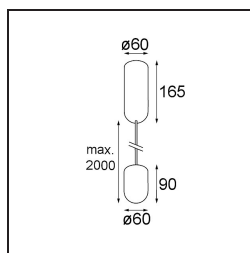

Date
Customer
Project
Type

Placebo Suspended Up 60 1x LED 3000K DALI/Push-Dim DI Black Structure

Specifications

Material	12620532
Light Source Type	LED
LED Type	PLACEBO - TCI LED 12x 3030
LED technology	LED PCB
CRI	Min. 90
Colour Temperature	3000K
Lifetime	L80B20 @50,000 Hours
Lamp Included	Yes
Number of Light Sources	1
CIE flux code	18 44 71 47 72
Binning (SDCM)	3
Light Direction	Up
Input Voltage	230V
Luminaire power (W)	9.0
Electrical Class	I
IP Rating	20
Glow wire rating (°C)	960
Dimming Protocol	DALI, Push-Dim
DALI Standard	DALI-2
Indoor/Outdoor	Indoor
Application	Ceiling
Mounting	Suspended
Adjustability	Not Applicable
Distance to Lighted Object (m)	0,1
Primary Colour & Primary Finish	Black, Structure
Gross weight (g)	790.0
Luminous flux per lamp (lm)	625
Efficacy (lm/W)	69
Glare rating	17
Remark	<ul style="list-style-type: none"> • Glass ball or tube not included • Longer suspension cable on request (standard length is 2 meter) • Lumen output depends on choice of glass accessory

TM30 & CRI diagram

Light distribution & beam diagram

Diagrams

Optical Accessories

12623038 Glass Tube Up 46 Placebo White Matt

12623238 Glass Tube Up 130 Placebo White Matt

12625038 Glass Ball Up 90 Placebo White Matt