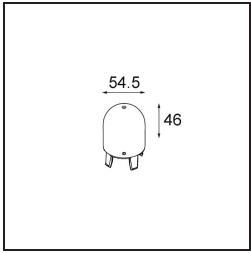

Date
Customer
Project
Type

Placebo Suspended Up 60 1x LED 3000K 1-10V DI Silver Bronze Brushed Anodised

Specifications

Material	12620484
Light Source Type	LED
LED Type	PLACEBO - TCI LED 12x 3030
LED technology	LED PCB
CRI	Min. 90
Colour Temperature	3000K
Lifetime	L80B20 @50,000 Hours
Lamp Included	Yes
Number of Light Sources	1
CIE flux code	18 44 71 47 72
Binning (SDCM)	3
Light Direction	Up
Input Voltage	230V
Luminaire power (W)	9.0
Electrical Class	I
IP Rating	20
Glow wire rating (°C)	960
Dimming Protocol	1-10V
Indoor/Outdoor	Indoor
Application	Ceiling
Mounting	Suspended
Adjustability	Not Applicable
Distance to Lighted Object (m)	0,1
Primary Colour & Primary Finish	Silver Bronze, Brushed Anodised
Gross weight (g)	790.0
Luminous flux per lamp (lm)	625
Efficacy (lm/W)	69
Glare rating	17
Remark	<ul style="list-style-type: none"> • Glass ball or tube not included • Longer suspension cable on request (standard length is 2 meter) • Lumen output depends on choice of glass accessory

TM30 & CRI diagram

Light distribution & beam diagram

Diagrams

Optical Accessories

12623038 Glass Tube Up 46 Placebo White Matt

12623238 Glass Tube Up 130 Placebo White Matt

12625038 Glass Ball Up 90 Placebo White Matt