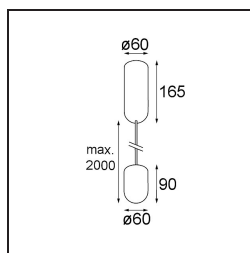

Date
Customer
Project
Type

Placebo Suspended Up 60 1x LED 3000K 1-10V DI Silver Bronze Brushed Anodised

Specifications

Material	12620484
Light Source Type	LED
LED Type	PLACEBO - TCI LED 12x 3030
LED technology	LED PCB
CRI	Min. 90
Colour Temperature	3000K
Lifetime	L80B20 @50,000 Hours
Lamp Included	Yes
Number of Light Sources	1
CIE flux code	18 44 71 47 72
Binning (SDCM)	3
Light Direction	Up
Input Voltage	230V
Luminaire power (W)	9.0
Electrical Class	I
IP Rating	20
Glow wire rating (°C)	960
Dimming Protocol	1-10V
Indoor/Outdoor	Indoor
Application	Ceiling
Mounting	Suspended
Adjustability	Not Applicable
Distance to Lighted Object (m)	0,1
Primary Colour & Primary Finish	Silver Bronze, Brushed Anodised
Gross weight (g)	790.0
Luminous flux per lamp (lm)	625
Efficacy (lm/W)	69
Glare rating	17
Remark	<ul style="list-style-type: none"> • Glass ball or tube not included • Longer suspension cable on request (standard length is 2 meter) • Lumen output depends on choice of glass accessory

TM30 & CRI diagram

Light distribution & beam diagram

Diagrams

Optical Accessories

12623038 Glass Tube Up 46 Placebo White Matt

12623238 Glass Tube Up 130 Placebo White Matt

12625038 Glass Ball Up 90 Placebo White Matt