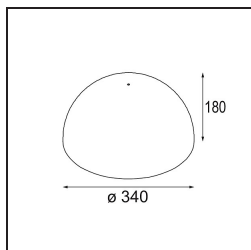

Decoratieve Accessoires

- 12628017 Shade Beanie Placebo Champagne Brushed
- 12628018 Shade Beanie Placebo Bronze Brushed
- 12628038 Shade Beanie Placebo Grey White Matt
- 12628083 Shade Beanie Placebo Black Matt