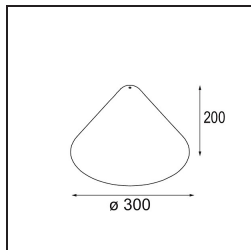

- **12629017** Shade Douli Placebo Champagne Brushed
- **12629018** Shade Douli Placebo Bronze Brushed
- **12629038** Shade Douli Placebo Grey White Matt
- **12629083** Shade Douli Placebo Black Matt

Choose a required accessory