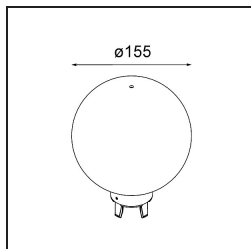

TM30 & CRI diagram

Light distribution & beam diagram

Diagrams

Accessorio Ottico

12623038 Glass Tube Up 46 Placebo White Matt

12623238 Glass Tube Up 130 Placebo White Matt

12625038 Glass Ball Up 90 Placebo White Matt