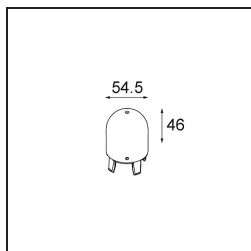

TM30 & CRI diagram

Light distribution & beam diagram

Diagrams

Accessorio Ottico

12623038 Glass Tube Up 46 Placebo White Matt

12623238 Glass Tube Up 130 Placebo White Matt

12625038 Glass Ball Up 90 Placebo White Matt