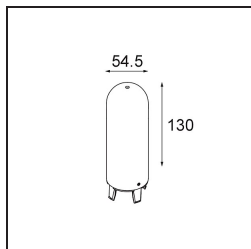

TM30 & CRI diagram

Light distribution & beam diagram

Diagrams

Accessorio Ottico

12623038 Glass Tube Up 46 Placebo White Matt

12623238 Glass Tube Up 130 Placebo White Matt

12625038 Glass Ball Up 90 Placebo White Matt