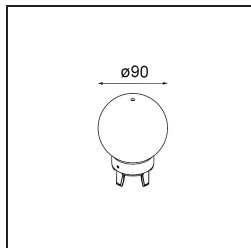

TM30 & CRI diagram

Light distribution & beam diagram

Diagrams

Accessorio Ottico

12623038 Glass Tube Up 46 Placebo White Matt

12623238 Glass Tube Up 130 Placebo White Matt

12625038 Glass Ball Up 90 Placebo White Matt