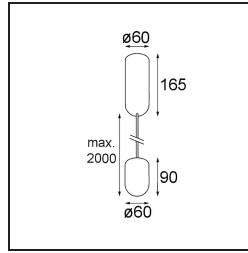

Date
Customer
Project
Type

Placebo Suspended Up 60 1x LED 3000K 1-10V DI Black Brushed Anodised

Specifications

Material	12620481
Light Source Type	LED
LED Type	PLACEBO - TCI LED 12x 3030
LED technology	LED PCB
CRI	Min. 90
Colour Temperature	3000K
Lifetime	L80B20 @50,000 Hours
Lamp Included	Yes
Number of Light Sources	1
CIE flux code	18 44 71 47 72
Binning (SDCM)	3
Light Direction	Up
Input Voltage	230V
Luminaire power (W)	9.0
Electrical Class	I
IP Rating	20
Glow wire rating (°C)	960
Dimming Protocol	1-10V
Indoor/Outdoor	Indoor
Application	Ceiling
Mounting	Suspended
Adjustability	Not Applicable
Distance to Lighted Object (m)	0,1
Primary Colour & Primary Finish	Black, Brushed Anodised
Gross weight (g)	790.0
Luminous flux per lamp (lm)	625
Efficacy (lm/W)	69
Glare rating	17
Remark	<ul style="list-style-type: none"> • Glass ball or tube not included • Longer suspension cable on request (standard length is 2 meter) • Lumen output depends on choice of glass accessory

TM30 & CRI diagram

Light distribution & beam diagram

Optical Accessories

12623038 Glass Tube Up 46 Placebo White Matt

12623238 Glass Tube Up 130 Placebo White Matt

12625038 Glass Ball Up 90 Placebo White Matt