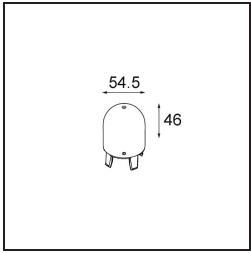

Date
Customer
Project
Type

Placebo Suspended Up 60 1x LED 3000K 1-10V DI Black Brushed Anodised

Specifications

Material	12620481
Light Source Type	LED
LED Type	PLACEBO - TCI LED 12x 3030
LED technology	LED PCB
CRI	Min. 90
Colour Temperature	3000K
Lifetime	L80B20 @50,000 Hours
Lamp Included	Yes
Number of Light Sources	1
CIE flux code	18 44 71 47 72
Binning (SDCM)	3
Light Direction	Up
Input Voltage	230V
Luminaire power (W)	9.0
Electrical Class	I
IP Rating	20
Glow wire rating (°C)	960
Dimming Protocol	1-10V
Indoor/Outdoor	Indoor
Application	Ceiling
Mounting	Suspended
Adjustability	Not Applicable
Distance to Lighted Object (m)	0,1
Primary Colour & Primary Finish	Black, Brushed Anodised
Gross weight (g)	790.0
Luminous flux per lamp (lm)	625
Efficacy (lm/W)	69
Glare rating	17
Remark	<ul style="list-style-type: none"> • Glass ball or tube not included • Longer suspension cable on request (standard length is 2 meter) • Lumen output depends on choice of glass accessory

TM30 & CRI diagram

Light distribution & beam diagram

Optical Accessories

12623038 Glass Tube Up 46 Placebo White Matt

12623238 Glass Tube Up 130 Placebo White Matt

12625038 Glass Ball Up 90 Placebo White Matt