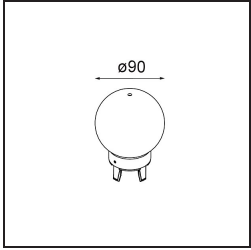

Date
Customer
Project
Type

Placebo Suspended Up 60 1x LED 3000K 1-10V DI Black Structure

Specifications

Material	12620432
Light Source Type	LED
LED Type	PLACEBO - TCI LED 12x 3030
LED technology	LED PCB
CRI	Min. 90
Colour Temperature	3000K
Lifetime	L80B20 @50,000 Hours
Lamp Included	Yes
Number of Light Sources	1
CIE flux code	18 44 71 47 72
Binning (SDCM)	3
Light Direction	Up
Input Voltage	230V
Luminaire power (W)	9.0
Electrical Class	I
IP Rating	20
Glow wire rating (°C)	960
Dimming Protocol	1-10V
Indoor/Outdoor	Indoor
Application	Ceiling
Mounting	Suspended
Adjustability	Not Applicable
Distance to Lighted Object (m)	0,1
Primary Colour & Primary Finish	Black, Structure
Gross weight (g)	790.0
Luminous flux per lamp (lm)	625
Efficacy (lm/W)	69
Glare rating	17
Remark	<ul style="list-style-type: none"> • Glass ball or tube not included • Longer suspension cable on request (standard length is 2 meter) • Lumen output depends on choice of glass accessory

TM30 & CRI diagram

Light distribution & beam diagram

Optical Accessories

12623038 Glass Tube Up 46 Placebo White Matt

12623238 Glass Tube Up 130 Placebo White Matt

12625038 Glass Ball Up 90 Placebo White Matt