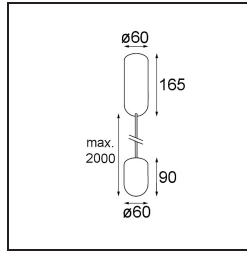

Date
Customer
Project
Type

Placebo Suspended Up 60 1x LED 3000K 1-10V DI Black Structure

Specifications

Material	12620432
Light Source Type	LED
LED Type	PLACEBO - TCI LED 12x 3030
LED technology	LED PCB
CRI	Min. 90
Colour Temperature	3000K
Lifetime	L80B20 @50,000 Hours
Lamp Included	Yes
Number of Light Sources	1
CIE flux code	18 44 71 47 72
Binning (SDCM)	3
Light Direction	Up
Input Voltage	230V
Luminaire power (W)	9.0
Electrical Class	I
IP Rating	20
Glow wire rating (°C)	960
Dimming Protocol	1-10V
Indoor/Outdoor	Indoor
Application	Ceiling
Mounting	Suspended
Adjustability	Not Applicable
Distance to Lighted Object (m)	0,1
Primary Colour & Primary Finish	Black, Structure
Gross weight (g)	790.0
Luminous flux per lamp (lm)	625
Efficacy (lm/W)	69
Glare rating	17
Remark	<ul style="list-style-type: none"> • Glass ball or tube not included • Longer suspension cable on request (standard length is 2 meter) • Lumen output depends on choice of glass accessory

TM30 & CRI diagram

Light distribution & beam diagram

Optical Accessories

12623038 Glass Tube Up 46 Placebo White Matt

12623238 Glass Tube Up 130 Placebo White Matt

12625038 Glass Ball Up 90 Placebo White Matt