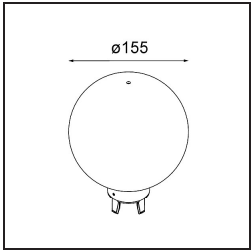

Date
Customer
Project
Type

Placebo Suspended Up 60 1x LED 3000K 1-10V DI Black Structure

Specifications

Material	12620432
Light Source Type	LED
LED Type	PLACEBO - TCI LED 12x 3030
LED technology	LED PCB
CRI	Min. 90
Colour Temperature	3000K
Lifetime	L80B20 @50,000 Hours
Lamp Included	Yes
Number of Light Sources	1
CIE flux code	18 44 71 47 72
Binning (SDCM)	3
Light Direction	Up
Input Voltage	230V
Luminaire power (W)	9.0
Electrical Class	I
IP Rating	20
Glow wire rating (°C)	960
Dimming Protocol	1-10V
Indoor/Outdoor	Indoor
Application	Ceiling
Mounting	Suspended
Adjustability	Not Applicable
Distance to Lighted Object (m)	0,1
Primary Colour & Primary Finish	Black, Structure
Gross weight (g)	790.0
Luminous flux per lamp (lm)	625
Efficacy (lm/W)	69
Glare rating	17
Remark	<ul style="list-style-type: none"> • Glass ball or tube not included • Longer suspension cable on request (standard length is 2 meter) • Lumen output depends on choice of glass accessory

TM30 & CRI diagram

Light distribution & beam diagram

Optical Accessories

12623038 Glass Tube Up 46 Placebo White Matt

12623238 Glass Tube Up 130 Placebo White Matt

12625038 Glass Ball Up 90 Placebo White Matt