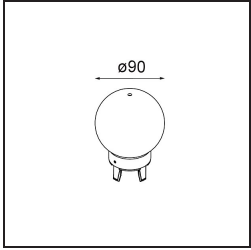

Date
Customer
Project
Type

Placebo Suspended Up 60 1x LED 3000K Trailing Edge DI Silver Bronze Brushed Anodised

Specifications

Material	12620384
Light Source Type	LED
LED Type	PLACEBO - TCI LED 12x 3030
LED technology	LED PCB
CRI	Min. 90
Colour Temperature	3000K
Lifetime	L80B20 @50,000 Hours
Lamp Included	Yes
Number of Light Sources	1
CIE flux code	18 44 71 47 72
Binning (SDCM)	3
Light Direction	Up
Input Voltage	230V
Luminaire power (W)	9.0
Electrical Class	I
IP Rating	20
Glow wire rating (°C)	960
Dimming Protocol	Trailing Edge
Indoor/Outdoor	Indoor
Application	Ceiling
Mounting	Suspended
Adjustability	Not Applicable
Distance to Lighted Object (m)	0,1
Primary Colour & Primary Finish	Silver Bronze, Brushed Anodised
Gross weight (g)	790.0
Luminous flux per lamp (lm)	625
Efficacy (lm/W)	69
Glare rating	17
Remark	<ul style="list-style-type: none"> • Glass ball or tube not included • Longer suspension cable on request (standard length is 2 meter) • Lumen output depends on choice of glass accessory

TM30 & CRI diagram

Light distribution & beam diagram

Optical Accessories

12623038 Glass Tube Up 46 Placebo White Matt

12623238 Glass Tube Up 130 Placebo White Matt

12625038 Glass Ball Up 90 Placebo White Matt