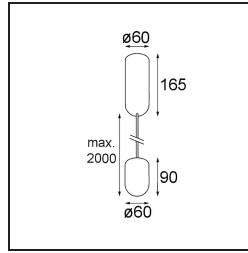

Date
Customer
Project
Type

Placebo Suspended Up 60 1x LED 3000K Trailing Edge DI Silver Bronze Brushed Anodised

Specifications

Material	12620384
Light Source Type	LED
LED Type	PLACEBO - TCI LED 12x 3030
LED technology	LED PCB
CRI	Min. 90
Colour Temperature	3000K
Lifetime	L80B20 @50,000 Hours
Lamp Included	Yes
Number of Light Sources	1
CIE flux code	18 44 71 47 72
Binning (SDCM)	3
Light Direction	Up
Input Voltage	230V
Luminaire power (W)	9.0
Electrical Class	I
IP Rating	20
Glow wire rating (°C)	960
Dimming Protocol	Trailing Edge
Indoor/Outdoor	Indoor
Application	Ceiling
Mounting	Suspended
Adjustability	Not Applicable
Distance to Lighted Object (m)	0,1
Primary Colour & Primary Finish	Silver Bronze, Brushed Anodised
Gross weight (g)	790.0
Luminous flux per lamp (lm)	625
Efficacy (lm/W)	69
Glare rating	17
Remark	<ul style="list-style-type: none"> • Glass ball or tube not included • Longer suspension cable on request (standard length is 2 meter) • Lumen output depends on choice of glass accessory

TM30 & CRI diagram

Light distribution & beam diagram

Optical Accessories

12623038 Glass Tube Up 46 Placebo White Matt

12623238 Glass Tube Up 130 Placebo White Matt

12625038 Glass Ball Up 90 Placebo White Matt