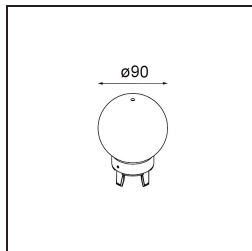

**TM30 & CRI diagram**

**Light distribution & beam diagram**

**Accessorio Ottico**

12623038 Glass Tube Up 46 Placebo White Matt

12623238 Glass Tube Up 130 Placebo White Matt

12625038 Glass Ball Up 90 Placebo White Matt