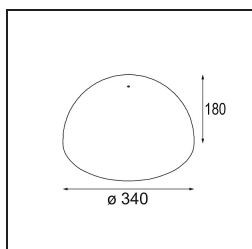

Accessori Decorativi

- 12628017 Shade Beanie Placebo Champagne Brushed
- 12628018 Shade Beanie Placebo Bronze Brushed
- 12628038 Shade Beanie Placebo Grey White Matt
- 12628083 Shade Beanie Placebo Black Matt