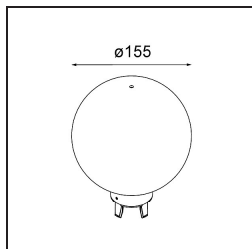

**TM30 & CRI diagram**

**Light distribution & beam diagram**

**Accessorio Ottico**

12623038 Glass Tube Up 46 Placebo White Matt

12623238 Glass Tube Up 130 Placebo White Matt

12625038 Glass Ball Up 90 Placebo White Matt