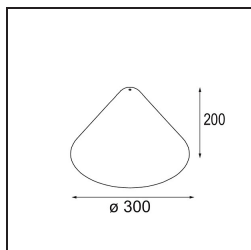

12628038 Shade Beanie Placebo Grey White Matt

12628083 Shade Beanie Placebo Black Matt

- **12629017** Shade Douli Placebo Champagne Brushed
- **12629018** Shade Douli Placebo Bronze Brushed
- **12629038** Shade Douli Placebo Grey White Matt
- **12629083** Shade Douli Placebo Black Matt

Choose a required accessory