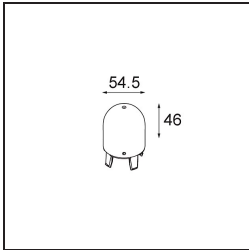

Date
Customer
Project
Type

Placebo Suspended Up 60 1x LED 3000K Trailing Edge DI Bronze Brushed Anodised

Specifications

Material	12620382
Light Source Type	LED
LED Type	PLACEBO - TCI LED 12x 3030
LED technology	LED PCB
CRI	Min. 90
Colour Temperature	3000K
Lifetime	L80B20 @50,000 Hours
Lamp Included	Yes
Number of Light Sources	1
CIE flux code	18 44 71 47 72
Binning (SDCM)	3
Light Direction	Up
Input Voltage	230V
Luminaire power (W)	9.0
Electrical Class	I
IP Rating	20
Glow wire rating (°C)	960
Dimming Protocol	Trailing Edge
Indoor/Outdoor	Indoor
Application	Ceiling
Mounting	Suspended
Adjustability	Not Applicable
Distance to Lighted Object (m)	0,1
Primary Colour & Primary Finish	Bronze, Brushed Anodised
Gross weight (g)	790.0
Luminous flux per lamp (lm)	625
Efficacy (lm/W)	69
Glare rating	17
Remark	<ul style="list-style-type: none"> • Glass ball or tube not included • Longer suspension cable on request (standard length is 2 meter) • Lumen output depends on choice of glass accessory

TM30 & CRI diagram

Light distribution & beam diagram

Optical Accessories

12623038 Glass Tube Up 46 Placebo White Matt

12623238 Glass Tube Up 130 Placebo White Matt

12625038 Glass Ball Up 90 Placebo White Matt