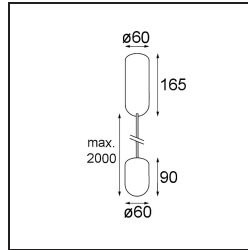

Date
Customer
Project
Type

Placebo Suspended Up 60 1x LED 3000K Trailing Edge DI Bronze Brushed Anodised

Specifications

Material	12620382
Light Source Type	LED
LED Type	PLACEBO - TCI LED 12x 3030
LED technology	LED PCB
CRI	Min. 90
Colour Temperature	3000K
Lifetime	L80B20 @50,000 Hours
Lamp Included	Yes
Number of Light Sources	1
CIE flux code	18 44 71 47 72
Binning (SDCM)	3
Light Direction	Up
Input Voltage	230V
Luminaire power (W)	9.0
Electrical Class	I
IP Rating	20
Glow wire rating (°C)	960
Dimming Protocol	Trailing Edge
Indoor/Outdoor	Indoor
Application	Ceiling
Mounting	Suspended
Adjustability	Not Applicable
Distance to Lighted Object (m)	0,1
Primary Colour & Primary Finish	Bronze, Brushed Anodised
Gross weight (g)	790.0
Luminous flux per lamp (lm)	625
Efficacy (lm/W)	69
Glare rating	17
Remark	<ul style="list-style-type: none"> • Glass ball or tube not included • Longer suspension cable on request (standard length is 2 meter) • Lumen output depends on choice of glass accessory

TM30 & CRI diagram

Light distribution & beam diagram

Optical Accessories

12623038 Glass Tube Up 46 Placebo White Matt

12623238 Glass Tube Up 130 Placebo White Matt

12625038 Glass Ball Up 90 Placebo White Matt