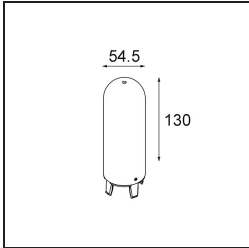

Date
Customer
Project
Type

Placebo Suspended Up 60 1x LED 3000K Trailing Edge DI Bronze Brushed Anodised

Specifications

Material	12620382
Light Source Type	LED
LED Type	PLACEBO - TCI LED 12x 3030
LED technology	LED PCB
CRI	Min. 90
Colour Temperature	3000K
Lifetime	L80B20 @50,000 Hours
Lamp Included	Yes
Number of Light Sources	1
CIE flux code	18 44 71 47 72
Binning (SDCM)	3
Light Direction	Up
Input Voltage	230V
Luminaire power (W)	9.0
Electrical Class	I
IP Rating	20
Glow wire rating (°C)	960
Dimming Protocol	Trailing Edge
Indoor/Outdoor	Indoor
Application	Ceiling
Mounting	Suspended
Adjustability	Not Applicable
Distance to Lighted Object (m)	0,1
Primary Colour & Primary Finish	Bronze, Brushed Anodised
Gross weight (g)	790.0
Luminous flux per lamp (lm)	625
Efficacy (lm/W)	69
Glare rating	17
Remark	<ul style="list-style-type: none"> • Glass ball or tube not included • Longer suspension cable on request (standard length is 2 meter) • Lumen output depends on choice of glass accessory

TM30 & CRI diagram

Light distribution & beam diagram

Optical Accessories

12623038 Glass Tube Up 46 Placebo White Matt

12623238 Glass Tube Up 130 Placebo White Matt

12625038 Glass Ball Up 90 Placebo White Matt