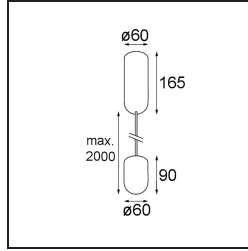

Date
Customer
Project
Type

Placebo Suspended Up 60 1x LED 3000K Trailing Edge DI Black Brushed Anodised

Specifications

Material	12620381
Light Source Type	LED
LED Type	PLACEBO - TCI LED 12x 3030
LED technology	LED PCB
CRI	Min. 90
Colour Temperature	3000K
Lifetime	L80B20 @50,000 Hours
Lamp Included	Yes
Number of Light Sources	1
CIE flux code	18 44 71 47 72
Binning (SDCM)	3
Light Direction	Up
Input Voltage	230V
Luminaire power (W)	9.0
Electrical Class	I
IP Rating	20
Glow wire rating (°C)	960
Dimming Protocol	Trailing Edge
Indoor/Outdoor	Indoor
Application	Ceiling
Mounting	Suspended
Adjustability	Not Applicable
Distance to Lighted Object (m)	0,1
Primary Colour & Primary Finish	Black, Brushed Anodised
Gross weight (g)	790.0
Luminous flux per lamp (lm)	625
Efficacy (lm/W)	69
Glare rating	17
Remark	<ul style="list-style-type: none"> • Glass ball or tube not included • Longer suspension cable on request (standard length is 2 meter) • Lumen output depends on choice of glass accessory

TM30 & CRI diagram

Light distribution & beam diagram

Diagrams

Optical Accessories

12623038 Glass Tube Up 46 Placebo White Matt

12623238 Glass Tube Up 130 Placebo White Matt

12625038 Glass Ball Up 90 Placebo White Matt