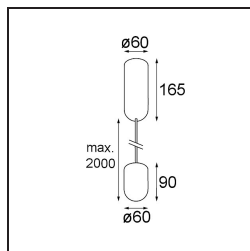

Date
Customer
Project
Type

*Placebo Suspended Up 60 1x LED 3000K Trailing Edge DI Black Structure*

**Specifications**

Material	12620332
Light Source Type	LED
LED Type	PLACEBO - TCI LED 12x 3030
LED technology	LED PCB
CRI	Min. 90
Colour Temperature	3000K
Lifetime	L80B20 @50,000 Hours
Lamp Included	Yes
Number of Light Sources	1
CIE flux code	18 44 71 47 72
Binning (SDCM)	3
Light Direction	Up
Input Voltage	230V
Luminaire power (W)	9.0
Electrical Class	I
IP Rating	20
Glow wire rating (°C)	960
Dimming Protocol	Trailing Edge
Indoor/Outdoor	Indoor
Application	Ceiling
Mounting	Suspended
Adjustability	Not Applicable
Distance to Lighted Object (m)	0,1
Primary Colour & Primary Finish	Black, Structure
Gross weight (g)	790.0
Luminous flux per lamp (lm)	625
Efficacy (lm/W)	69
Glare rating	17
Remark	<ul style="list-style-type: none"> <li>• Glass ball or tube not included</li> <li>• Longer suspension cable on request (standard length is 2 meter)</li> <li>• Lumen output depends on choice of glass accessory</li> </ul>

**TM30 & CRI diagram**

**Light distribution & beam diagram**

**Optical Accessories**

12623038 Glass Tube Up 46 Placebo White Matt

12623238 Glass Tube Up 130 Placebo White Matt

12625038 Glass Ball Up 90 Placebo White Matt