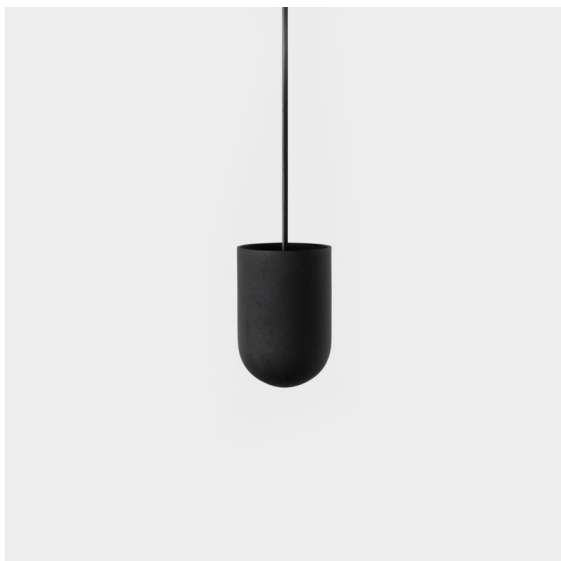

Date
Customer
Project
Type

*Placebo Suspended Up 60 1x LED 3000K Trailing Edge DI Black Structure*

**Specifications**

Material	12620332
Light Source Type	LED
LED Type	PLACEBO - TCI LED 12x 3030
LED technology	LED PCB
CRI	Min. 90
Colour Temperature	3000K
Lifetime	L80B20 @50,000 Hours
Lamp Included	Yes
Number of Light Sources	1
CIE flux code	18 44 71 47 72
Binning (SDCM)	3
Light Direction	Up
Input Voltage	230V
Luminaire power (W)	9.0
Electrical Class	I
IP Rating	20
Glow wire rating (°C)	960
Dimming Protocol	Trailing Edge
Indoor/Outdoor	Indoor
Application	Ceiling
Mounting	Suspended
Adjustability	Not Applicable
Distance to Lighted Object (m)	0,1
Primary Colour & Primary Finish	Black, Structure
Gross weight (g)	790.0
Luminous flux per lamp (lm)	625
Efficacy (lm/W)	69
Glare rating	17
Remark	<ul style="list-style-type: none"> <li>• Glass ball or tube not included</li> <li>• Longer suspension cable on request (standard length is 2 meter)</li> <li>• Lumen output depends on choice of glass accessory</li> </ul>

Placebo is a paradigm of playful choices of up and down light. You will soon discover the many options it comes with, giving you even more choices. Different shapes, sizes and shades designed for you, and then add all the colour combinations. All playful instruments to turn your creative vision into lovely rhythms of pure forms and light.

**TM30 & CRI diagram**

**Light distribution & beam diagram**

**Optical Accessories**

12623038 Glass Tube Up 46 Placebo White Matt

12623238 Glass Tube Up 130 Placebo White Matt

12625038 Glass Ball Up 90 Placebo White Matt

12625238 Glass Ball Up 155 Placebo White Matt

**Decorative Accessories**

- 12628017 Shade Beanie Placebo Champagne Brushed
- 12628018 Shade Beanie Placebo Bronze Brushed
- 12628038 Shade Beanie Placebo Grey White Matt
- 12628083 Shade Beanie Placebo Black Matt