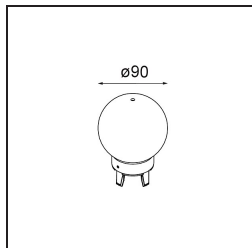

**TM30 & CRI diagram**

**Light distribution & beam diagram**

Diagrams

**Accessorio Ottico**

12623038 Glass Tube Up 46 Placebo White Matt

12623238 Glass Tube Up 130 Placebo White Matt

12625038 Glass Ball Up 90 Placebo White Matt