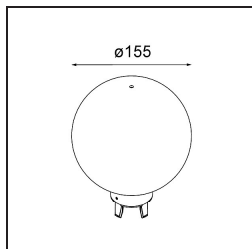

**TM30 & CRI diagram**

**Light distribution & beam diagram**

Diagrams

**Accessorio Ottico**

12623038 Glass Tube Up 46 Placebo White Matt

12623238 Glass Tube Up 130 Placebo White Matt

12625038 Glass Ball Up 90 Placebo White Matt