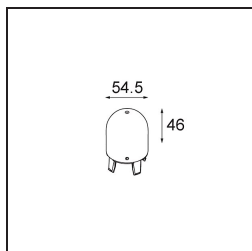

**TM30 & CRI diagram**

**Light distribution & beam diagram**

Diagrams

**Accessorio Ottico**

12623038 Glass Tube Up 46 Placebo White Matt

12623238 Glass Tube Up 130 Placebo White Matt

12625038 Glass Ball Up 90 Placebo White Matt