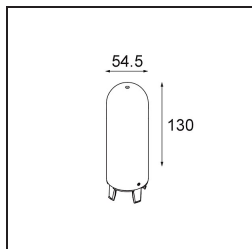

**TM30 & CRI diagram**

**Light distribution & beam diagram**

Diagrams

**Accessorio Ottico**

12623038 Glass Tube Up 46 Placebo White Matt

12623238 Glass Tube Up 130 Placebo White Matt

12625038 Glass Ball Up 90 Placebo White Matt