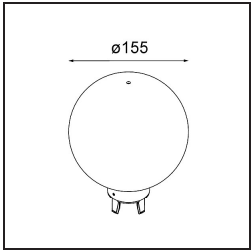

### Specifications

Material	12620284
Light Source Type	LED
LED Type	PLACEBO - TCI LED 12x 3030
LED technology	LED PCB
CRI	Min. 90
Colour Temperature	2700K
Lifetime	L80B20 @50,000 Hours
Lamp Included	Yes
Number of Light Sources	1
CIE flux code	18 44 71 47 72
Binning (SDCM)	3
Light Direction	Up
Input Voltage	230V
Luminaire power (W)	9.0
Electrical Class	I
IP Rating	20
Glow wire rating (°C)	960
Dimming Protocol	DALI, Push-Dim
DALI Standard	DALI-2
Indoor/Outdoor	Indoor
Application	Ceiling
Mounting	Suspended
Adjustability	Not Applicable
Distance to Lighted Object (m)	0,1
Primary Colour & Primary Finish	Silver Bronze, Brushed Anodised
Gross weight (g)	790.0
Luminous flux per lamp (lm)	608
Efficacy (lm/W)	67
Glare rating	17
Remark	<ul style="list-style-type: none"> <li>• Glass ball or tube not included</li> <li>• Longer suspension cable on request (standard length is 2 meter)</li> <li>• Lumen output depends on choice of glass accessory</li> </ul>

**TM30 & CRI diagram**

**Light distribution & beam diagram**

Diagrams

**Optical Accessories**

12623038 Glass Tube Up 46 Placebo White Matt

12623238 Glass Tube Up 130 Placebo White Matt

12625038 Glass Ball Up 90 Placebo White Matt