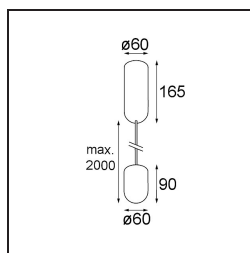

Date
Customer
Project
Type

*Placebo Suspended Up 60 1x LED 2700K DALI/Push-Dim DI Silver Bronze Brushed Anodised*

### Specifications

Material	12620284
Light Source Type	LED
LED Type	PLACEBO - TCI LED 12x 3030
LED technology	LED PCB
CRI	Min. 90
Colour Temperature	2700K
Lifetime	L80B20 @50,000 Hours
Lamp Included	Yes
Number of Light Sources	1
CIE flux code	18 44 71 47 72
Binning (SDCM)	3
Light Direction	Up
Input Voltage	230V
Luminaire power (W)	9.0
Electrical Class	I
IP Rating	20
Glow wire rating (°C)	960
Dimming Protocol	DALI, Push-Dim
DALI Standard	DALI-2
Indoor/Outdoor	Indoor
Application	Ceiling
Mounting	Suspended
Adjustability	Not Applicable
Distance to Lighted Object (m)	0,1
Primary Colour & Primary Finish	Silver Bronze, Brushed Anodised
Gross weight (g)	790.0
Luminous flux per lamp (lm)	608
Efficacy (lm/W)	67
Glare rating	17
Remark	<ul style="list-style-type: none"> <li>• Glass ball or tube not included</li> <li>• Longer suspension cable on request (standard length is 2 meter)</li> <li>• Lumen output depends on choice of glass accessory</li> </ul>