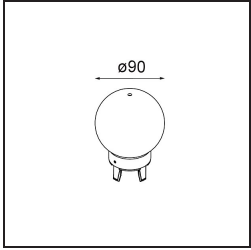

### Specifications

Material	12620284
Light Source Type	LED
LED Type	PLACEBO - TCI LED 12x 3030
LED technology	LED PCB
CRI	Min. 90
Colour Temperature	2700K
Lifetime	L80B20 @50,000 Hours
Lamp Included	Yes
Number of Light Sources	1
CIE flux code	18 44 71 47 72
Binning (SDCM)	3
Light Direction	Up
Input Voltage	230V
Luminaire power (W)	9.0
Electrical Class	I
IP Rating	20
Glow wire rating (°C)	960
Dimming Protocol	DALI, Push-Dim
DALI Standard	DALI-2
Indoor/Outdoor	Indoor
Application	Ceiling
Mounting	Suspended
Adjustability	Not Applicable
Distance to Lighted Object (m)	0,1
Primary Colour & Primary Finish	Silver Bronze, Brushed Anodised
Gross weight (g)	790.0
Luminous flux per lamp (lm)	608
Efficacy (lm/W)	67
Glare rating	17
Remark	<ul style="list-style-type: none"> <li>• Glass ball or tube not included</li> <li>• Longer suspension cable on request (standard length is 2 meter)</li> <li>• Lumen output depends on choice of glass accessory</li> </ul>

**TM30 & CRI diagram**

**Light distribution & beam diagram**

Diagrams

**Optical Accessories**

12623038 Glass Tube Up 46 Placebo White Matt

12623238 Glass Tube Up 130 Placebo White Matt

12625038 Glass Ball Up 90 Placebo White Matt