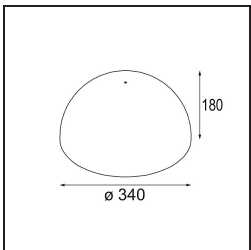

Accessori Decorativi

12628017 Shade Beanie Placebo Champagne Brushed

12628018 Shade Beanie Placebo Bronze Brushed